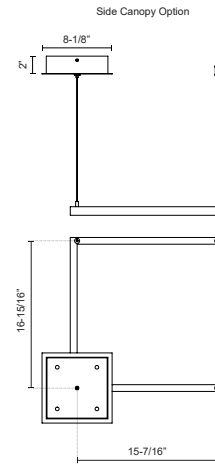

PIAZZA
PD88118
PENDANTS

PROJECT

SPECIFICATION DETAILS

Fixture Dimensions	L17-3/4" x W17-3/4" x H1-3/8"
Light Source	LED with DC Driver
Wattage	37W
Total Lumens	2810lm
Delivered Lumens	BK-1280lm*; WH-1720lm*;
Voltage	120V
Color Temperature	3000K
CRI (Ra)	90CRI
Optional Color Temps	2700K - 5000K Available, Minimum Order Quantities Apply
LED Rated Life	50,000 hours
Dimming	100% - 10%, TRIAC or ELV Dimmer (Not Included)
Diffuser Details	Frosted Silicone Diffuser
Adjustable	Yes
Wire Length	120" Max
Wire Type	BG - Black Wire; BK - Black Wire; WH - Clear Wire;
Minimum Hang Height	12"
Sloped Ceiling Adaptable	Yes
Location	Dry
Illumination Direction	Downlight
Canopy Dimensions	L8-1/8" x W8-1/8" x H2"
Paint Finish	BG01(Canopy); BG02(Fixture Body); BK02; WH02;

* For custom options, consult factory for details.

* For warranty information, please visit www.kuzcolighting.com/warranty

DESCRIPTION

Extruded aluminum with rectangular profile. Flush silicone diffuser. Matte powder-coated finish. Down light. Duo canopy mounting style

KUZCO

CANADA: 19054 28TH AVENUE - SURREY, BC V3Z 6M3
USA: 3035 E. LONE MOUNTAIN ROAD - LAS VEGAS, NV 89081

WWW.KUZCOLIGHTING.COM

© 2021 KUZCO LIGHTING. ALL RIGHTS RESERVED.

COMMENT