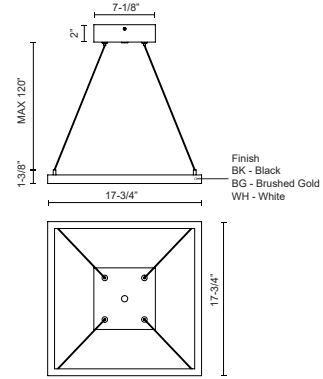

**PIAZZA**  
**PD88118**  
PENDANTS

PROJECT

PD88118-BG  
Brushed Gold

PD88118-BK  
Black

PD88118-WH  
White

**SPECIFICATION DETAILS**

<b>Fixture Dimensions</b>	L17-3/4" x W17-3/4" x H1-3/8"
<b>Light Source</b>	LED with DC Driver
<b>Wattage</b>	37W
<b>Total Lumens</b>	2810lm
<b>Delivered Lumens</b>	BK-1280lm*; WH-1720lm*;
<b>Voltage</b>	120V
<b>Color Temperature</b>	3000K
<b>CRI (Ra)</b>	90CRI
<b>Optional Color Temps</b>	2700K - 5000K Available, Minimum Order Quantities Apply
<b>LED Rated Life</b>	50,000 hours
<b>Dimming</b>	100% - 10%, TRIAC or ELV Dimmer (Not Included)
<b>Diffuser Details</b>	Frosted Silicone Diffuser
<b>Adjustable</b>	Yes
<b>Wire Length</b>	120" Max
<b>Wire Type</b>	BG - Black Wire; BK - Black Wire; WH - Clear Wire;
<b>Minimum Hang Height</b>	12"
<b>Sloped Ceiling Adaptable</b>	Yes
<b>Location</b>	Dry
<b>Illumination Direction</b>	Downlight
<b>Canopy Dimensions</b>	L8-1/8" x W8-1/8" x H2"
<b>Paint Finish</b>	BG01(Canopy); BG02(Fixture Body); BK02; WH02;

\* For custom options, consult factory for details.

\* For warranty information, please visit [www.kuzcolighting.com/warranty](http://www.kuzcolighting.com/warranty)

**DESCRIPTION**

Extruded aluminum with rectangular profile. Flush silicone diffuser. Matte powder-coated finish. Down light. Duo canopy mounting style