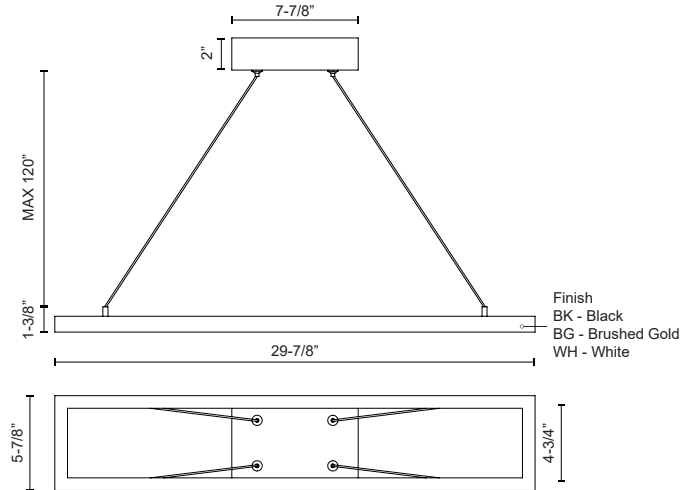

PIAZZA PD88530

PENDANTS

PROJECT

PD88530-BK
Black

PD88530-BG
Brushed Gold

PD88530-WH
White

SPECIFICATION DETAILS

Fixture Dimensions	L29-7/8" x W5-7/8" x H1-3/8"
Light Source	LED with DC Driver
Wattage	36W
Total Lumens	2810lm
Delivered Lumens	BK-1280lm*; WH-1720lm*;
Voltage	120V
Color Temperature	3000K
CRI (Ra)	90CRI
Optional Color Temps	2700K - 5000K Available, Minimum Order Quantities Apply
LED Rated Life	50,000 hours
Dimming	100% - 10%, TRIAC or ELV Dimmer (Not Included)
Diffuser Details	Frosted Silicone Diffuser
Adjustable	Yes
Wire Length	120" Max
Wire Type	BG - Black Wire; BK - Black Wire; WH - Clear Wire;
Minimum Hang Height	14"
Sloped Ceiling Adaptable	Yes
Location	Dry
Illumination Direction	Downlight
Canopy Dimensions	L7-7/8" x W4-3/4" x H2"
Paint Finish	BG01(Canopy); BG02(Fixture Body); BK02; WH02;

* For custom options, consult factory for details.

* For warranty information, please visit www.kuzcolighting.com/warranty

DESCRIPTION

Extruded aluminum with rectangular profile. Flush silicone diffuser. Matte powder-coated finish. Down light