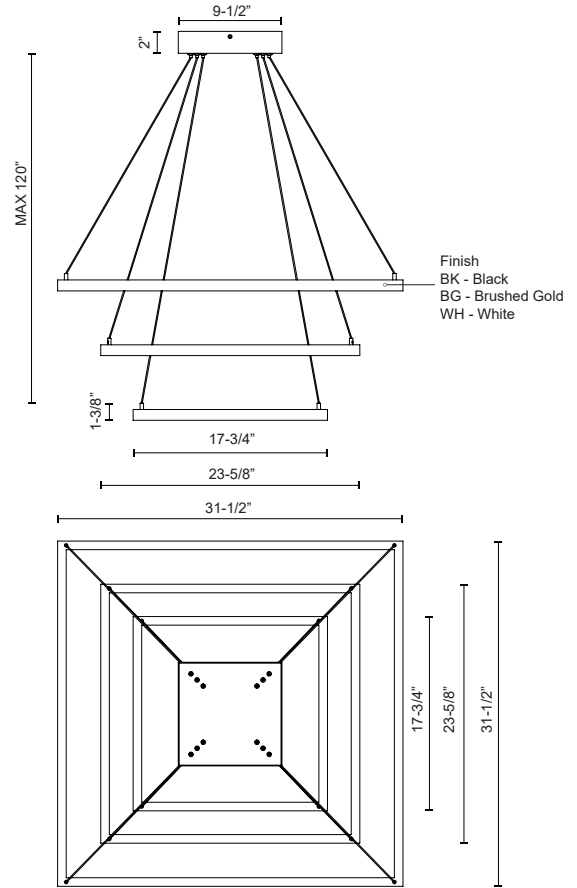

CH88332-BG
Brushed Gold

CH88332-BK
Black

CH88332-WH
White

SPECIFICATION DETAILS

Fixture Dimensions	L31-1/2" x W31-1/2" x H1-3/8"
Light Source	LED with DC Driver
Wattage	149W
Total Lumens	11120lm
Delivered Lumens	BG-5250lm*; BK-3895lm; WH-6210lm;
Voltage	120V
Color Temperature	3000K
CRI (Ra)	90CRI
Optional Color Temps	2700K - 5000K Available, Minimum Order Quantities Apply
LED Rated Life	50,000 hours
Dimming	100% - 10%, TRIAC or ELV Dimmer (Not Included)
Diffuser Details	Frosted Silicone Diffuser
Adjustable	Yes
Wire Length	120" Max
Wire Type	BG - Black Wire; BK - Black Wire; WH - Clear Wire;
Minimum Hang Height	22"
Sloped Ceiling Adaptable	Yes
Location	Dry
Illumination Direction	Downlight
Canopy Dimensions	L9-1/2" x W9-1/2" x H2"
Paint Finish	BG01(Canopy); BG02(Fixture Body); BK02; WH02;

* For custom options, consult factory for details.
* For warranty information, please visit www.kuzcolighting.com/warranty

DESCRIPTION

Extruded aluminum with rectangular profile. Flush silicone diffuser. Three tiers. Matte powder-coated finish. Down light