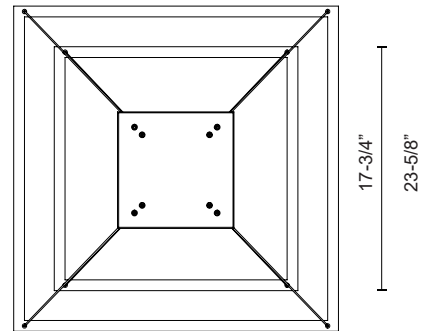

KUZCO

CANADA: 19054 28TH AVENUE - SURREY, BC V3Z 6M3
USA: 3035 E. LONE MOUNTAIN ROAD - LAS VEGAS, NV 89081

WWW.KUZCOLIGHTING.COM

© 2021 KUZCO LIGHTING. ALL RIGHTS RESERVED.

COMMENT