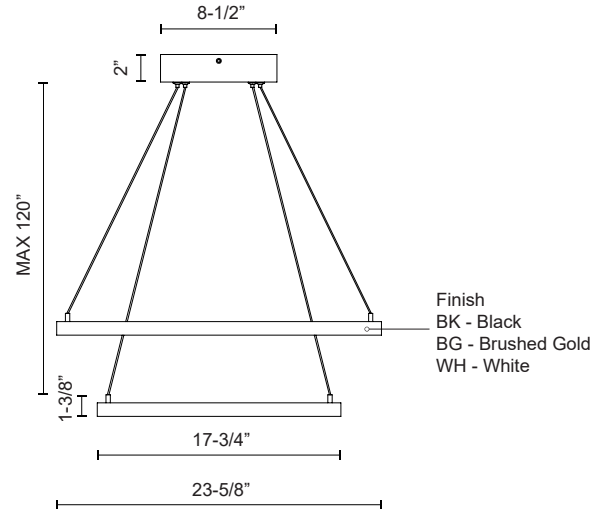

**PIAZZA**  
**CH88224**  
CHANDELIERS

PROJECT

CH88224-BG  
Brushed Gold

CH88224-BK  
Black

CH88224-WH  
White

**SPECIFICATION DETAILS**

<b>Fixture Dimensions</b>	L23-5/8" x W23-5/8" x H1-3/8"
<b>Light Source</b>	LED with DC Driver
<b>Wattage</b>	87W
<b>Total Lumens</b>	6500lm
<b>Delivered Lumens</b>	BG-3065lm; BK-2370lm; WH-3690lm;
<b>Voltage</b>	120V
<b>Color Temperature</b>	3000K
<b>CRI (Ra)</b>	90CRI
<b>Optional Color Temps</b>	2700K - 5000K Available, Minimum Order Quantities Apply
<b>LED Rated Life</b>	50,000 hours
<b>Dimming</b>	100% - 10%, TRIAC or ELV Dimmer (Not Included)
<b>Diffuser Details</b>	Frosted Silicone Diffuser
<b>Adjustable</b>	Yes
<b>Wire Length</b>	120" Max
<b>Wire Type</b>	BG - Black Wire; BK - Black Wire; WH - Clear Wire;
<b>Minimum Hang Height</b>	16"
<b>Sloped Ceiling Adaptable</b>	Yes
<b>Location</b>	Dry
<b>Illumination Direction</b>	Downlight
<b>Canopy Dimensions</b>	L8-1/2" x W8-1/2" x H2"
<b>Paint Finish</b>	BG01(Canopy); BG02(Fixture Body); BK02; WH02;

\* For custom options, consult factory for details.

\* For warranty information, please visit [www.kuzcolighting.com/warranty](http://www.kuzcolighting.com/warranty)

**DESCRIPTION**

Extruded aluminum with rectangular profile. Flush silicone diffuser. Two tiers. Matte powder-coated finish. Down light