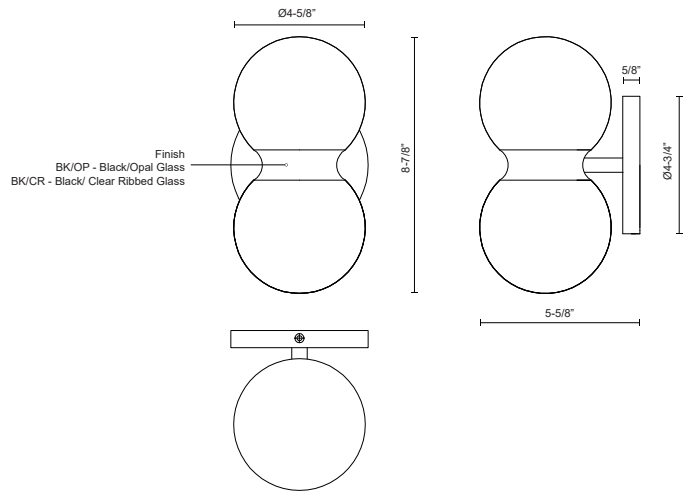

SPECIFICATION DETAILS

Fixture Dimensions	W4-5/8" x H8-7/8" x E5-5/8"
Height from center	4-1/2"
Light Source	AC LED Module
Wattage	11W
Total Lumens	850lm*
Delivered Lumens	BK/CR-300lm*; BK/OP-270lm*;
Voltage	120V
Color Temperature	3000K
CRI (Ra)	90CRI
Optional Color Temps	2700K - 5000K Available, Minimum Order Quantities Apply
LED Rated Life	50,000 hours
Dimming	100% - 10%, ELV Dimmer (Not Included)
Diffuser Details	Frosted PC
Glass Details	Clear Ribbed Glass; Opal Glass;
Location	Wet
Illumination Direction	Up/Down
Mounting Style	Wall Mount, All Orientation
Canopy Dimensions	D4-3/4" x E5/8"
Material	Aluminum + Glass
Paint Finish	BK02

* For custom options, consult factory for details.

* For warranty information, please visit www.kuzcolighting.com/warranty

DESCRIPTION

Embrace the enchanting glow of Peri, where simplicity meets sophistication. With its matte black elegance and clear ribbed or matte opal glass accents, this exterior-rated outdoor wall sconce sets the stage for intimate moments under the stars. Let Peri's integrated LED light guide your path to love, illuminating your outdoor space with a timeless allure.

- Matte Opal or Clear Ribbed Glass options
- Matte Back finish
- Exterior rated for indoor or outdoor use
- Perfect for front doors, garage, or bathroom usage

COMMENT