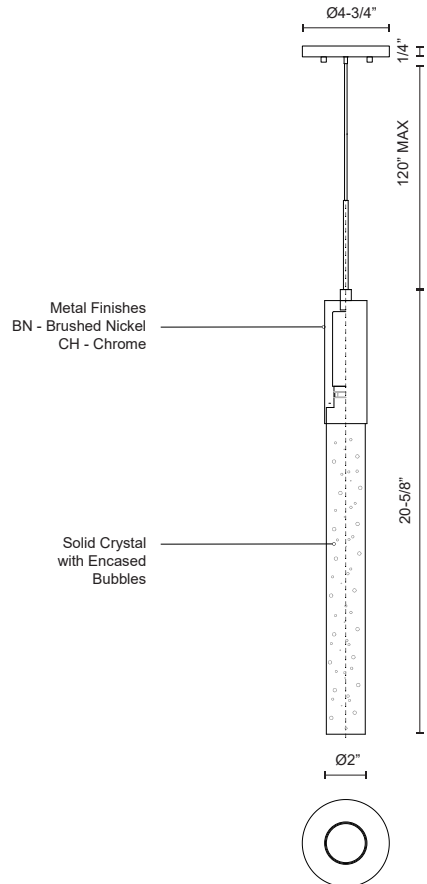

PENDULA PD7721

PENDANTS

PROJECT

PD7721-BN
Brushed Nickel

PD7721-CH
Chrome

SPECIFICATION DETAILS

Fixture Dimensions	D2" x H20-5/8"
Light Source	AC LED Module
Wattage	6W
Total Lumens	400lm
Delivered Lumens	BN-127lm; CH-127lm;
Voltage	120V
Color Temperature	3000K
CRI (Ra)	90CRI
Optional Color Temps	2700K - 5000K Available, Minimum Order Quantities Apply
LED Rated Life	50,000 hours
Dimming	100% - 10%, ELV Dimmer (Not Included)
Crystal Details	Clear Encased Bubble Crystal
Adjustable	Yes
Wire Length	120" Max
Wire Type	Clear SSL Wire
Minimum Hang Height	25"
Sloped Ceiling Adaptable	Yes
Location	Dry
CEC Title 24 JA8	Yes, JA8-2022
Canopy Dimensions	D4-3/4" x H1/4"
Paint Finish	BN01; CH01;

* For custom options, consult factory for details.

* For warranty information, please visit www.kuzcolighting.com/warranty

DESCRIPTION

Single LED Pendant with long sleek metal housing and short bubble encased crystal. Chrome metal details and Kuzco SSL wire, provided with our powerful 120V AC LED technology.