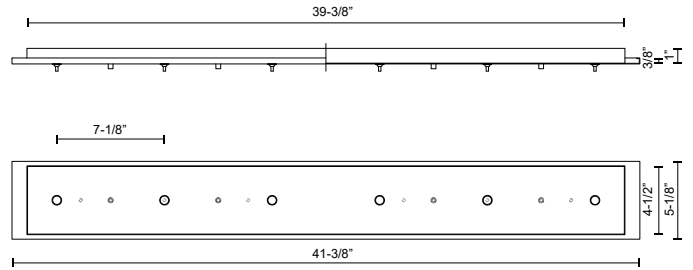

CNP06AC

PENDANTS

PROJECT

DESCRIPTION

Canopy system that allows you to combine selected line voltage pendants together on one canopy. Available in six finishes.

SPECIFICATION DETAILS

Fixture Dimensions	L41-3/8" x W5-1/8" x H1"
Location	Dry
Paint Finish	BK01; BN01; CH01; WH01;

* For custom options, consult factory for details.

* For warranty information, please visit www.kuzcolighting.com/warranty

Note: Two types of strain relief are provided for installation

KUZCO

CANADA: 19054 28TH AVENUE - SURREY, BC V3Z 6M3
USA: 3035 E. LONE MOUNTAIN ROAD - LAS VEGAS, NV 89081

WWW.KUZCOLIGHTING.COM

© 2017 KUZCO LIGHTING. ALL RIGHTS RESERVED.

COMMENT