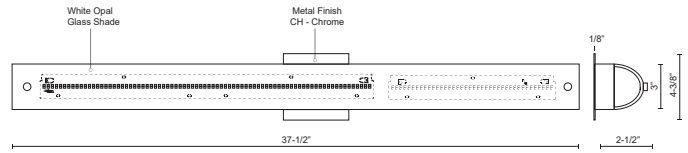

PEGGY
601004-LED
VANITY

PROJECT

DESCRIPTION

Single lamp vanity with white opal glass half cylinder and frosted side covers, metal details available in chrome finish. Equipped with our powerful 120V AC LED technology

SPECIFICATION DETAILS

Fixture Dimensions	W37-1/2" x H3" x E2-1/2"
Light Source	AC LED Module
Wattage	46W
Total Lumens	3600lm
Delivered Lumens	CH-2459lm
Voltage	120V
Color Temperature	3000K
CRI (Ra)	90CRI
Optional Color Temps	2700K - 5000K Available, Minimum Order Quantities Apply
LED Rated Life	50,000 hours
Dimming	100% - 10%, ELV Dimmer (Not Included)
Glass Details	Opal Glass
ADA Compliant	Yes
Location	Damp
Mounting Style	All Orientation; Wall;
CEC Title 24 JA8	Yes, JA8-2022
Canopy Dimensions	W4-3/8" x H4-3/8" x E1/8"
Paint Finish	CH01
Finish Option(s)	Chrome

* For custom options, consult factory for details.

* For warranty information, please visit www.kuzcolighting.com/warranty

KUZCO

CANADA: 19054 28TH AVENUE - SURREY, BC V3Z 6M3
USA: 3035 E. LONE MOUNTAIN ROAD - LAS VEGAS, NV 89081

WWW.KUZCOLIGHTING.COM

© 2010 KUZCO LIGHTING. ALL RIGHTS RESERVED.

COMMENT