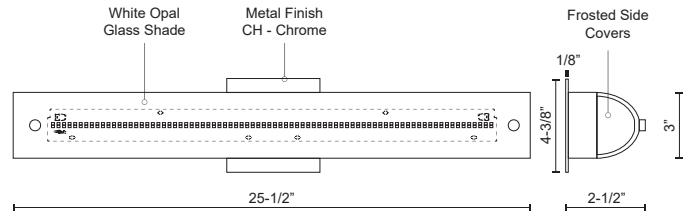

PEGGY
601003-LED
VANITY

PROJECT

DESCRIPTION

Single lamp vanity with white opal glass half cylinder and frosted side covers, metal details available in chrome finish. Equipped with our powerful 120V AC LED technology

SPECIFICATION DETAILS

Fixture Dimensions	W25-1/2" x H3" x E2-1/2"
Light Source	AC LED Module
Wattage	31W
Total Lumens	2400lm
Delivered Lumens	CH-1259lm
Voltage	120V
Color Temperature	3000K
CRI (Ra)	90CRI
Optional Color Temps	2700K - 5000K Available, Minimum Order Quantities Apply
LED Rated Life	50,000 hours
Dimming	100% - 10%, ELV Dimmer (Not Included)
Glass Details	Opal Glass
ADA Compliant	Yes
Location	Damp
Mounting Style	All Orientation; Wall;
CEC Title 24 JA8	Yes, JA8-2022
Energy Star Certified	Energy Star Compliant
Canopy Dimensions	W4-3/8" x H4-3/8" x E1/8"
Paint Finish	CH01
Finish Option(s)	Chrome

* For custom options, consult factory for details.

* For warranty information, please visit www.kuzcolighting.com/warranty

KUZCO

CANADA: 19054 28TH AVENUE - SURREY, BC V3Z 6M3
USA: 3035 E. LONE MOUNTAIN ROAD - LAS VEGAS, NV 89081

WWW.KUZCOLIGHTING.COM

© 2010 KUZCO LIGHTING. ALL RIGHTS RESERVED.

COMMENT