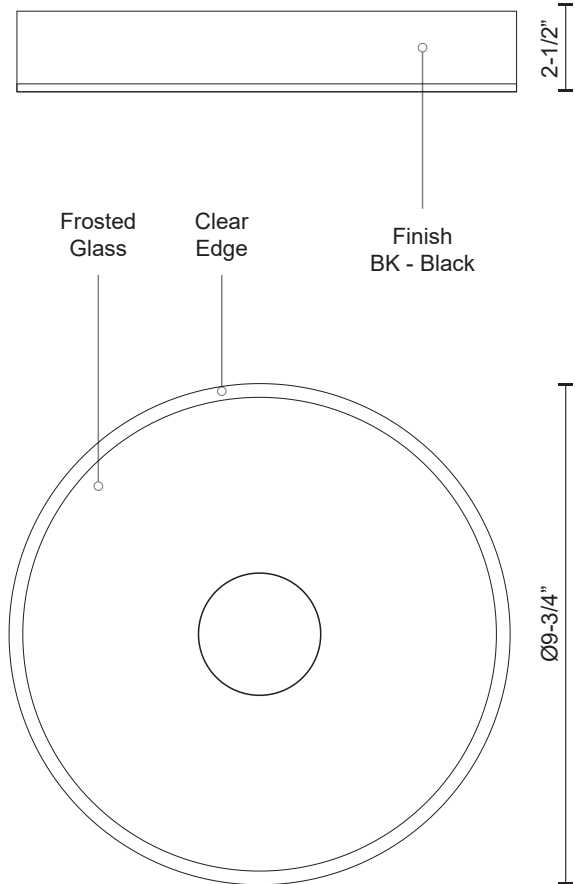

**PARKER
FM7610**
FLUSH MOUNT

PROJECT

FM7610-BK
Black

SPECIFICATION DETAILS

Fixture Dimensions	D9-3/4" x H2-1/2"
Light Source	AC LED Module
Wattage	19W
Total Lumens	1300lm
Delivered Lumens	802lm*
Voltage	120V
Color Temperature	3000K
CRI (Ra)	90CRI
Optional Color Temps	2700K - 5000K Available, Minimum Order Quantities Apply
LED Rated Life	50,000 hours
Dimming	100% - 10%, ELV Dimmer (Not Included)
Glass Details	Frosted Glass
Location	Dry
Mounting Style	All Orientation; Ceiling and Wall;
CEC Title 24 JA8	Yes, JA8-2022
Paint Finish	BK02

* For custom options, consult factory for details.

* For warranty information, please visit www.kuzcolighting.com/warranty

DESCRIPTION

Clean sophisticated design with perfect aspect for any room. This LED flush mount design includes black metal finish, round frosted glass with crystal clear edges around the trim of glass and equipped with our powerful 120V AC LED technology. May be mounted on the ceiling or wall locations, available in three sizes see series for more information.