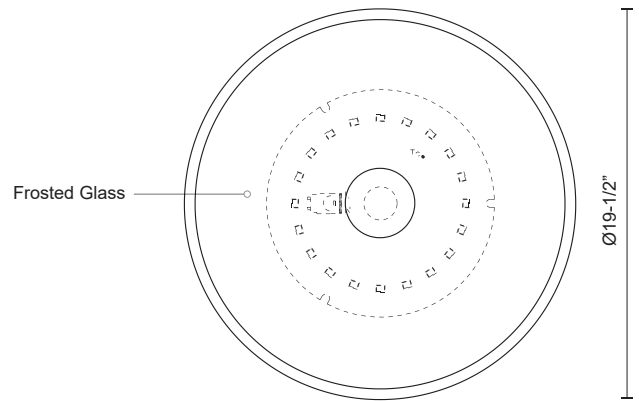

**PARKER  
FM7620**  
FLUSH MOUNT

PROJECT

FM7620-BN  
Brushed Nickel

FM7620-BK  
Black

**SPECIFICATION DETAILS**

<b>Fixture Dimensions</b>	D19-1/2" x H2-1/2"
<b>Light Source</b>	AC LED Module
<b>Wattage</b>	45W
<b>Total Lumens</b>	2990lm
<b>Delivered Lumens</b>	BN-2182lm
<b>Voltage</b>	120V
<b>Color Temperature</b>	3000K
<b>CRI (Ra)</b>	90CRI
<b>Optional Color Temps</b>	2700K - 5000K Available, Minimum Order Quantities Apply
<b>LED Rated Life</b>	50,000 hours
<b>Dimming</b>	100% - 10%, ELV Dimmer (Not Included)
<b>Glass Details</b>	Frosted Glass
<b>Location</b>	Dry
<b>Mounting Style</b>	All Orientation; Ceiling and Wall;
<b>Energy Star Certified</b>	Energy Star Compliant
<b>CEC Title 24 JA8</b>	Yes, JA8-2022
<b>Paint Finish</b>	BK02; BN01;

\* For custom options, consult factory for details.

\* For warranty information, please visit [www.kuzcolighting.com/warranty](http://www.kuzcolighting.com/warranty)

**DESCRIPTION**

Clean sophisticated design with perfect aspect for any room. This LED flush mount design includes fine brushed nickel or black metal finish, round frosted glass with crystal clear edges around the trim of glass and equipped with our powerful 120V AC LED technology. May be mounted on the ceiling or wall locations, available in three sizes see series for more information.