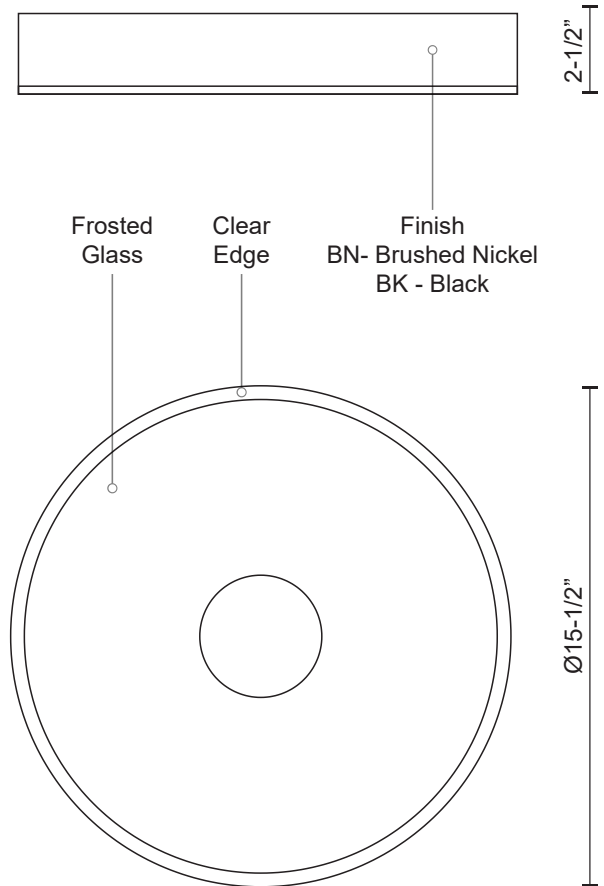

**PARKER
FM7616**
FLUSH MOUNT

PROJECT

FM7616-BN
Brushed Nickel

FM7616-BK
Black

SPECIFICATION DETAILS

| | |
|------------------------------|---|
| Fixture Dimensions | D15-1/2" x H2-1/2" |
| Light Source | AC LED Module |
| Wattage | 32W |
| Total Lumens | 2000lm |
| Delivered Lumens | BK-1121lm; BN-1443lm; |
| Voltage | 120V |
| Color Temperature | 3000K |
| CRI (Ra) | 90CRI |
| Optional Color Temps | 2700K - 5000K Available, Minimum Order Quantities Apply |
| LED Rated Life | 50,000 hours |
| Dimming | 100% - 10%, ELV Dimmer (Not Included) |
| Glass Details | Frosted Glass |
| Location | Dry |
| Mounting Style | All Orientation; Ceiling and Wall; |
| CEC Title 24 JA8 | Yes, JA8-2022 |
| Energy Star Certified | Energy Star Compliant |
| Paint Finish | BK02; BN01; |

* For custom options, consult factory for details.

* For warranty information, please visit www.kuzcolighting.com/warranty

DESCRIPTION

Clean sophisticated design with perfect aspect for any room. This LED flush mount design includes fine brushed nickel or black metal finish, round frosted glass with crystal clear edges around the trim of glass and equipped with our powerful 120V AC LED technology. May be mounted on the ceiling or wall locations, available in three sizes see series for more information.