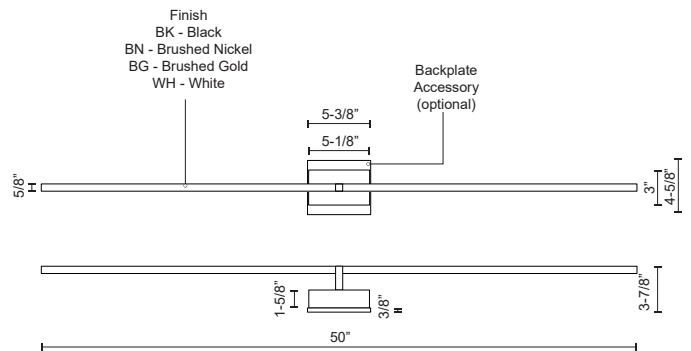

PANDORA WS25350

WALL

PROJECT

DESCRIPTION

Dual square profile linear aluminum arms with rectangular wall mount. Inset opal polymeric diffusers. Finely textured plate or powder-coated finish. Wall emitting lights with rotational adjustment.

SPECIFICATION DETAILS

Fixture Dimensions	W50" x H4-5/8" x E3-7/8"
Light Source	LED with DC Driver
Wattage	41W
Total Lumens	2980lm
Delivered Lumens	BG-1746lm; BK-1628lm; BN-2057lm; WH-2187lm;
Voltage	120V
Color Temperature	3000K
CRI (Ra)	90CRI
Optional Color Temps	2700K - 5000K Available, Minimum Order Quantities Apply
LED Rated Life	50,000 hours
Dimming	100% - 10%, TRIAC or ELV Dimmer (Not Included)
Diffuser Details	White Acrylic Diffuser
ADA Compliant	Yes
Location	Dry
Illumination Direction	Fontlight Illumination
Mounting Style	All Orientation; Wall;
CEC Title 24 JA8	Yes, JA8-2022
Canopy Dimensions	W5-3/8" x H4-5/8" x E3/8"
Paint Finish	BG01; BK02; BN02; WH02;

* For custom options, consult factory for details.

* For warranty information, please visit www.kuzcolighting.com/warranty

KUZCO

CANADA: 19054 28TH AVENUE - SURREY, BC V3Z 6M3

USA: 3035 E. LONE MOUNTAIN ROAD - LAS VEGAS, NV 89081

WWW.KUZCOLIGHTING.COM

© 2019 KUZCO LIGHTING. ALL RIGHTS RESERVED.

COMMENT