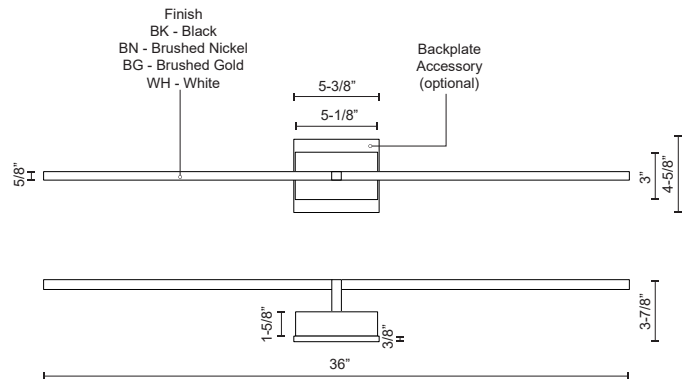

PANDORA WS25336

WALL

PROJECT

WS25336-BG
Brushed Gold

WS25336-BK
Black

WS25336-BN
Brushed Nickel

WS25336-WH
White

SPECIFICATION DETAILS

Fixture Dimensions	W36" x H4-5/8" x E3-7/8"
Light Source	LED with DC Driver
Wattage	26W
Total Lumens	2290lm
Delivered Lumens	BK-650lm*; BN-1150lm*; WH-1330lm*;
Voltage	120V
Color Temperature	3000K
CRI (Ra)	90CRI
Optional Color Temps	2700K - 5000K Available, Minimum Order Quantities Apply
LED Rated Life	50,000 hours
Dimming	100% - 10%, TRIAC or ELV Dimmer (Not Included)
Diffuser Details	White Acrylic Diffuser
ADA Compliant	Yes
Location	Dry
Illumination Direction	Fontlight Illumination
Mounting Style	All Orientation; Wall;
CEC Title 24 JA8	Yes, JA8-2022
Canopy Dimensions	W5-3/8" x H4-5/8" x E3/8"
Paint Finish	BG01; BK02; BN02; WH02;

* For custom options, consult factory for details.

* For warranty information, please visit www.kuzcolighting.com/warranty

DESCRIPTION

Dual square profile linear aluminum arms with rectangular wall mount. Inset opal polymeric diffusers. Finely textured plate or powder-coated finish. Wall emitting lights with rotational adjustment.