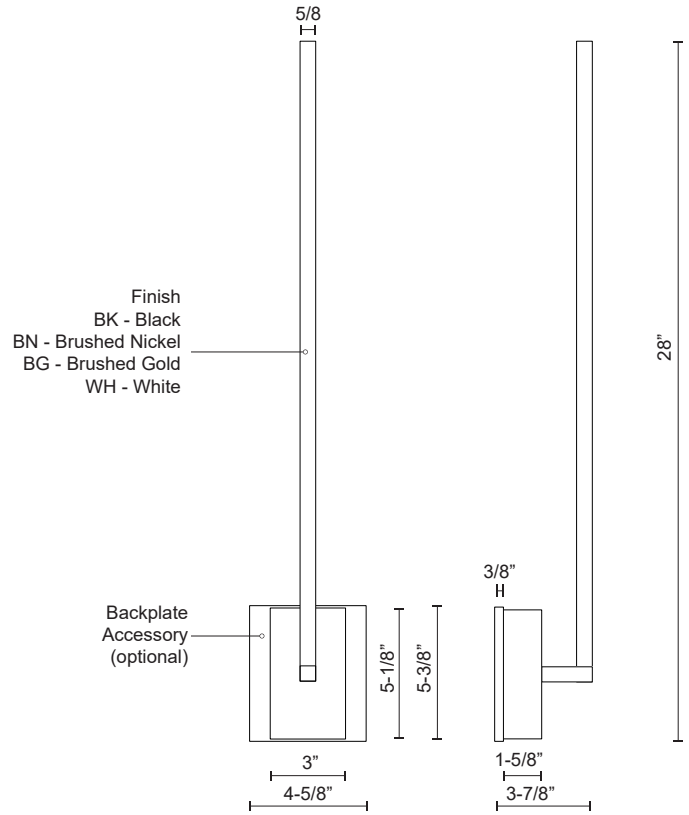

PANDORA WS25125

WALL

PROJECT

WS25125-BN
Brushed Nickel

WS25125-BG
Brushed Gold

WS25125-WH
White

WS25125-BK
Black

SPECIFICATION DETAILS

Fixture Dimensions	W4-5/8" x H28" x E3-7/8"
Light Source	LED with DC Driver
Wattage	20W
Total Lumens	1440lm
Delivered Lumens	BK-400lm*; BN-705lm*; WH-867lm;
Voltage	120V
Color Temperature	3000K
CRI (Ra)	90CRI
Optional Color Temps	2700K - 5000K Available, Minimum Order Quantities Apply
LED Rated Life	50,000 hours
Dimming	100% - 10%, TRIAC or ELV Dimmer (Not Included)
Diffuser Details	White Acrylic Diffuser
ADA Compliant	Yes
Location	Dry
Illumination Direction	Fontlight Illumination
Mounting Style	All Orientation; Wall;
Energy Star Certified	Energy Star Compliant - BK, BN, WH
Canopy Dimensions	W4-5/8" x H5-3/8" x E3/8"
CEC Title 24 JA8	Yes, JA8-2022
Paint Finish	BG01; BK02; BN02; WH02;

* For custom options, consult factory for details.

* For warranty information, please visit www.kuzcolighting.com/warranty

DESCRIPTION

Square profile linear aluminum with rectangular wall mount. Inset opal polymeric diffuser. Finely textured plate or powder-coated finish. Wall emitting light with rotational adjustment.