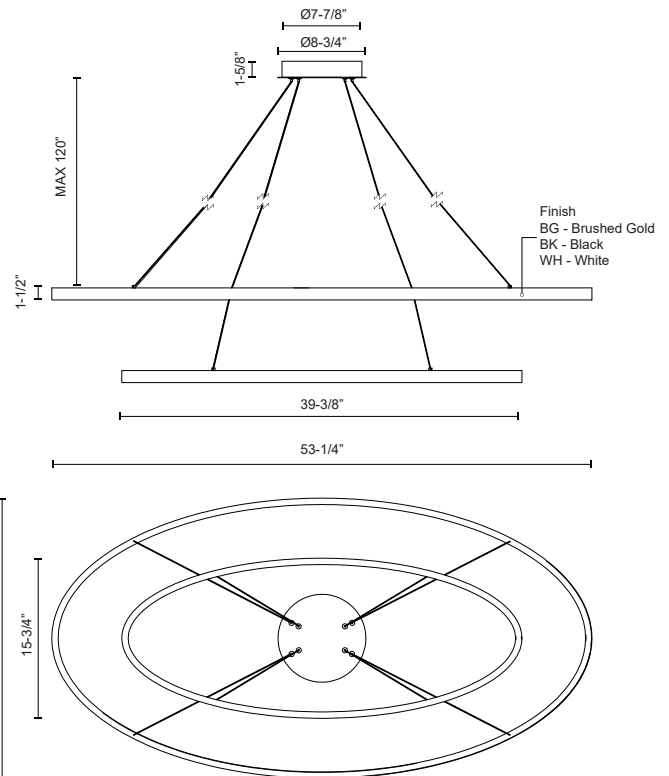

OVALE
CH79253
CHANDELIERS

PROJECT

CH79253-BG
Brushed Gold

CH79253-WH
White

CH79253-BK
Black

SPECIFICATION DETAILS

Fixture Dimensions	L53-1/4" x W27-5/8" x H1-1/2"
Light Source	LED with DC Driver
Wattage	72W
Total Lumens	5600lm*
Delivered Lumens	BG-2480lm*; BK-2480lm*; WH-3370lm*;
Voltage	120V
Color Temperature	3000K
CRI (Ra)	90CRI
Optional Color Temps	2700K - 5000K Available, Minimum Order Quantities Apply
LED Rated Life	50,000 hours
Dimming	100% - 10%, TRIAC or ELV Dimmer (Not Included)
Diffuser Details	White Silicone Diffuser
Adjustable	Yes
Wire Length	120" Max
Wire Type	Black Wire
Minimum Hang Height	18"
Sloped Ceiling Adaptable	Yes
Location	Dry
Illumination Direction	Down
CEC Title 24 JA8	Yes, JA8-2022
Canopy Dimensions	D8-3/4" x H1-5/8"
Material	Aluminum
Paint Finish	BG01; BK02; WH02;

* For custom options, consult factory for details.

* For warranty information, please visit www.kuzcolighting.com/warranty

DESCRIPTION

Ovale: a stunning collection of lighting that redefines modern elegance with its simple yet captivating oval shape. Whether you choose a linear pendant or an exquisite two-tier chandelier, Ovale showcases integrated LED technology, ensuring your space is beautifully illuminated with efficiency and longevity. With three exquisite finishes to choose from – brushed gold, matte black, and matte white – Ovale effortlessly complements your décor, allowing you to create a customized ambiance that exudes timeless sophistication.

- Sleek minimal style for any space
- Brushed Gold, Matte Black, or Matte White finishes
- Integrated LED, no need for bulbs
- Adjustable wire up to 120" in length
- Perfect for kitchens, dining rooms, living rooms, and more