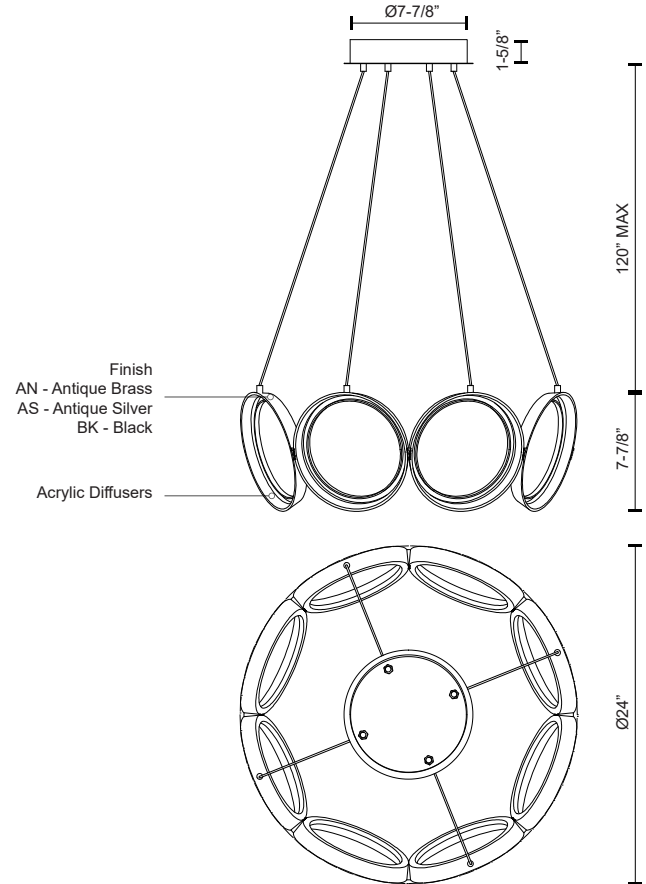

OROS
CH94824
CHANDELIERS

PROJECT

CH94824-AN
Antique Brass

CH94824-AS
Antique Silver

CH94824-BK
Black

SPECIFICATION DETAILS

Fixture Dimensions	D24" x H7-7/8"
Light Source	LED with DC Driver
Wattage	78W
Total Lumens	6000lm
Delivered Lumens	GD-3902lm
Voltage	120V
Color Temperature	3000K
CRI (Ra)	90CRI
Optional Color Temps	2700K - 5000K Available, Minimum Order Quantities Apply
LED Rated Life	50,000 hours
Dimming	100% - 10%, TRIAC or ELV Dimmer (Not Included)
Diffuser Details	White Acrylic Diffuser
Adjustable	Yes
Wire Length	120" Max
Wire Type	Clear Coaxial Wire
Minimum Hang Height	20"
Sloped Ceiling Adaptable	Yes
Location	Dry
CEC Title 24 JA8	Yes, JA8-2022
Canopy Dimensions	D7-7/8" x H1-5/8"
Paint Finish	BK01

* For custom options, consult factory for details.

* For warranty information, please visit www.kuzcolighting.com/warranty

DESCRIPTION

Die-cast aluminum rings with translucent acrylic diffusers. Metallic brushed or matte powder-coat finish. Outward emitting light. Custom options available.