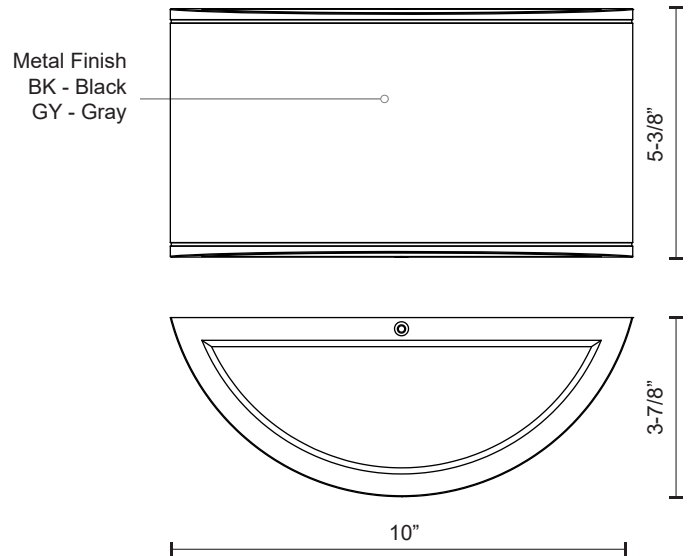

OLYMPUS EW9010

WALL

PROJECT

EW9010-BK
Black

EW9010-GY
Gray

SPECIFICATION DETAILS

Fixture Dimensions	W10" x H5-3/8" x E3-7/8"
Light Source	AC LED Module
Wattage	11W
Total Lumens	800lm
Delivered Lumens	GY-406lm
Voltage	120V
Color Temperature	3000K
CRI (Ra)	90CRI
Optional Color Temps	2700K - 5000K Available, Minimum Order Quantities Apply
LED Rated Life	50,000 hours
Dimming	100% - 10%, ELV Dimmer (Not Included)
Glass Details	Frosted Glass
ADA Compliant	Yes
Location	Wet
Illumination Direction	Downlight
Mounting Style	All Orientation; Wall;
Paint Finish	BK02; GY01;

* For custom options, consult factory for details.

* For warranty information, please visit www.kuzcolighting.com/warranty

DESCRIPTION

What appears to be a rectangle when looking head on, this exterior wall light is actually a half-circle shape when viewed from all other angles. Made from extruded and die cast Aluminum, in a black or gray powder coat finish, it also has a polymeric diffuser covering the LED light source for even light distribution.