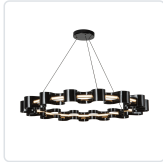

**NAMI**  
**CH18035**  
CHANDELIERS

PROJECT

CH18035-AW  
Antique White

CH18035-GBK  
Gloss Black

**SPECIFICATION DETAILS**

<b>Fixture Dimensions</b>	D32-3/4" x H3"
<b>Light Source</b>	LED with DC Driver
<b>Wattage</b>	31W
<b>Total Lumens</b>	2160lm
<b>Delivered Lumens</b>	AW-900lm*; GBK-850lm*;
<b>Voltage</b>	120V
<b>Color Temperature</b>	3000K
<b>CRI (Ra)</b>	90CRI
<b>Optional Color Temps</b>	2700K - 5000K Available, Minimum Order Quantities Apply
<b>LED Rated Life</b>	50,000 hours
<b>Dimming</b>	100% - 10%, TRIAC or ELV Dimmer (Not Included)
<b>Diffuser Details</b>	Frosted Acrylic
<b>Adjustable</b>	Yes
<b>Wire Length</b>	120" Max
<b>Wire Type</b>	Black Wire
<b>Minimum Hang Height</b>	28"
<b>Sloped Ceiling Adaptable</b>	Yes
<b>Location</b>	Dry
<b>Illumination Direction</b>	Up/Down
<b>CEC Title 24 JA8</b>	Yes, JA8-2022
<b>Canopy Dimensions</b>	D6-3/8" x H1-1/4"
<b>Material</b>	Steel
<b>Paint Finish</b>	GBK01

\* For custom options, consult factory for details.

\* For warranty information, please visit [www.kuzcolighting.com/warranty](http://www.kuzcolighting.com/warranty)

**DESCRIPTION**

The Nami collection creates organic waves throughout its fluid design. The outer ring of the Nami chandelier provides organic structure, sculpted out of aluminum, and finished in either Glossy Black or Antique White. The inner ring provides ample yet soft illumination to the design, reflecting off of the metal layer elegantly.

- Glossy Black or Textural Antique White finish options
- Integrated LED, no need for bulbs
- Adjustable wire, up to 120" in length
- Center canopy mounted
- Perfect for dining rooms, kitchens, living rooms, or bedrooms