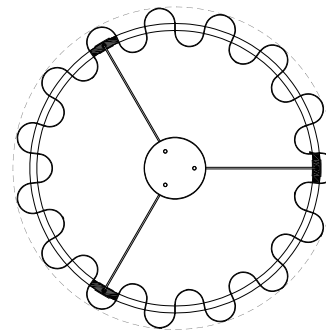

**NAMI**  
**CH18035**  
CHANDELIERS

PROJECT

CH18035-AW  
Antique White

CH18035-GBK  
Gloss Black

**SPECIFICATION DETAILS**

<b>Fixture Dimensions</b>	D32-3/4" x H3"
<b>Light Source</b>	LED with DC Driver
<b>Wattage</b>	31W
<b>Total Lumens</b>	2160lm
<b>Delivered Lumens</b>	AW-900lm*; GBK-850lm*;
<b>Voltage</b>	120V
<b>Color Temperature</b>	3000K
<b>CRI (Ra)</b>	90CRI
<b>Optional Color Temps</b>	2700K - 5000K Available, Minimum Order Quantities Apply
<b>LED Rated Life</b>	50,000 hours
<b>Dimming</b>	100% - 10%, TRIAC or ELV Dimmer (Not Included)
<b>Diffuser Details</b>	Frosted Acrylic
<b>Adjustable</b>	Yes
<b>Wire Length</b>	120" Max
<b>Wire Type</b>	Black Wire
<b>Minimum Hang Height</b>	28"
<b>Sloped Ceiling Adaptable</b>	Yes
<b>Location</b>	Dry
<b>Illumination Direction</b>	Up/Down
<b>CEC Title 24 JA8</b>	Yes, JA8-2022
<b>Canopy Dimensions</b>	D6-3/8" x H1-1/4"
<b>Material</b>	Steel
<b>Paint Finish</b>	GBK01

\* For custom options, consult factory for details.

\* For warranty information, please visit [www.kuzcolighting.com/warranty](http://www.kuzcolighting.com/warranty)

**DESCRIPTION**

The Nami collection creates organic waves throughout its fluid design. The outer ring of the Nami chandelier provides organic structure, sculpted out of aluminum, and finished in either Glossy Black or Antique White. The inner ring provides ample yet soft illumination to the design, reflecting off of the metal layer elegantly.

- Glossy Black or Textural Antique White finish options
- Integrated LED, no need for bulbs
- Adjustable wire, up to 120" in length
- Center canopy mounted
- Perfect for dining rooms, kitchens, living rooms, or bedrooms