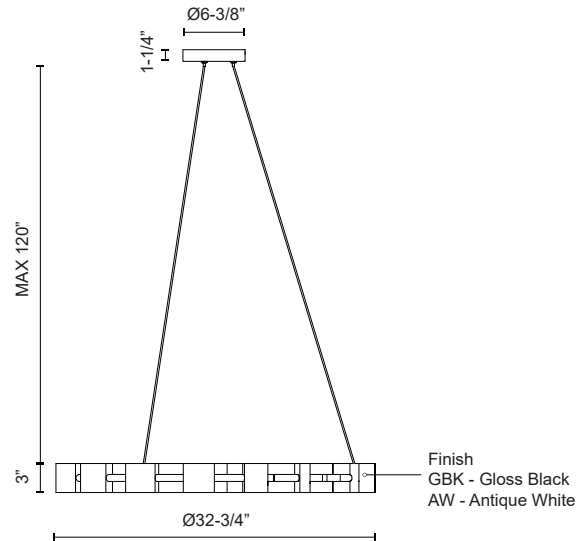

**NAMI**  
**CH18035**  
CHANDELIERS

PROJECT

CH18035-AW  
Antique White

CH18035-GBK  
Gloss Black

**SPECIFICATION DETAILS**

<b>Fixture Dimensions</b>	D32-3/4" x H3"
<b>Light Source</b>	LED with DC Driver
<b>Wattage</b>	31W
<b>Total Lumens</b>	2160lm
<b>Delivered Lumens</b>	AW-900lm*; GBK-850lm*;
<b>Voltage</b>	120V
<b>Color Temperature</b>	3000K
<b>CRI (Ra)</b>	90CRI
<b>Optional Color Temps</b>	2700K - 5000K Available, Minimum Order Quantities Apply
<b>LED Rated Life</b>	50,000 hours
<b>Dimming</b>	100% - 10%, TRIAC or ELV Dimmer (Not Included)
<b>Diffuser Details</b>	Frosted Acrylic
<b>Adjustable</b>	Yes
<b>Wire Length</b>	120" Max
<b>Wire Type</b>	Black Wire
<b>Minimum Hang Height</b>	28"
<b>Sloped Ceiling Adaptable</b>	Yes
<b>Location</b>	Dry
<b>Illumination Direction</b>	Up/Down
<b>CEC Title 24 JA8</b>	Yes, JA8-2022
<b>Canopy Dimensions</b>	D6-3/8" x H1-1/4"
<b>Material</b>	Steel
<b>Paint Finish</b>	GBK01

- Glossy Black or Textural Antique White finish options
- Integrated LED, no need for bulbs
- Adjustable wire, up to 120" in length
- Center canopy mounted
- Perfect for dining rooms, kitchens, living rooms, or bedrooms