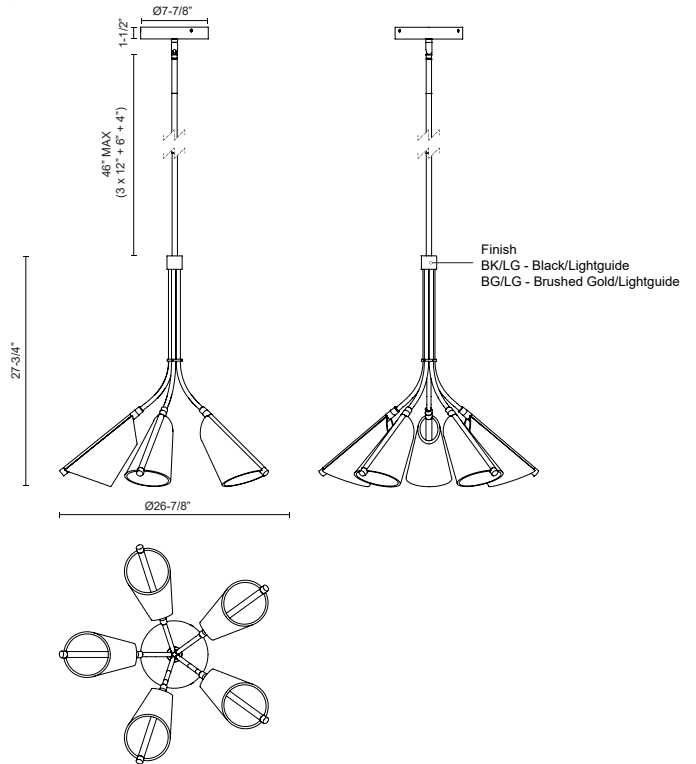

MULBERRY CH62628

JUNE 2022 PRODUCTS

PROJECT

SPECIFICATION DETAILS

Fixture Dimensions	D26-7/8" x H27-3/4"
Light Source	LED with DC Driver
Wattage	67W
Total Lumens	5360lm
Delivered Lumens	BG/LG-2803lm*; BK/LG-3000lm*;
Voltage	120V
Color Temperature	3000K
CRI (Ra)	90CRI
Optional Color Temps	2700K - 5000K Available, Minimum Order Quantities Apply
LED Rated Life	50,000 hours
Dimming	100% - 10%, TRIAC or ELV Dimmer (Not Included)
Diffuser Details	Acrylic diffuser
Shade Details	Clear Acrylic Light Guide Shade
Adjustable	Yes
Rod Length	46" Max (3x12" + 1x6" + 1x4")
Wire Length	72"
Minimum Hang Height	36"
Sloped Ceiling Adaptable	Yes, Up to 45 Degrees
Location	Dry
Canopy Dimensions	D7-7/8" x H1-1/2"
Paint Finish	BG01; BK02;

* For custom options, consult factory for details.

* For warranty information, please visit www.kuzcolighting.com/warranty

DESCRIPTION

Classic shapes take new form in the stunning new Mulberry collection. Minimal, modern forged bodies and striking edge lit shades make up this one-of-a-kind collection. Each shade of the Mulberry is crafted with clear etched acrylic, creating the modern glow seen throughout the pieces of this collection. Available in both Brushed Gold or Matte Black accents.

KUZCO

CANADA: 19054 28TH AVENUE - SURREY, BC V3Z 6M3

USA: 3035 E. LONE MOUNTAIN ROAD - LAS VEGAS, NV 89081

WWW.KUZCOLIGHTING.COM

© 2022 KUZCO LIGHTING. ALL RIGHTS RESERVED.

COMMENT