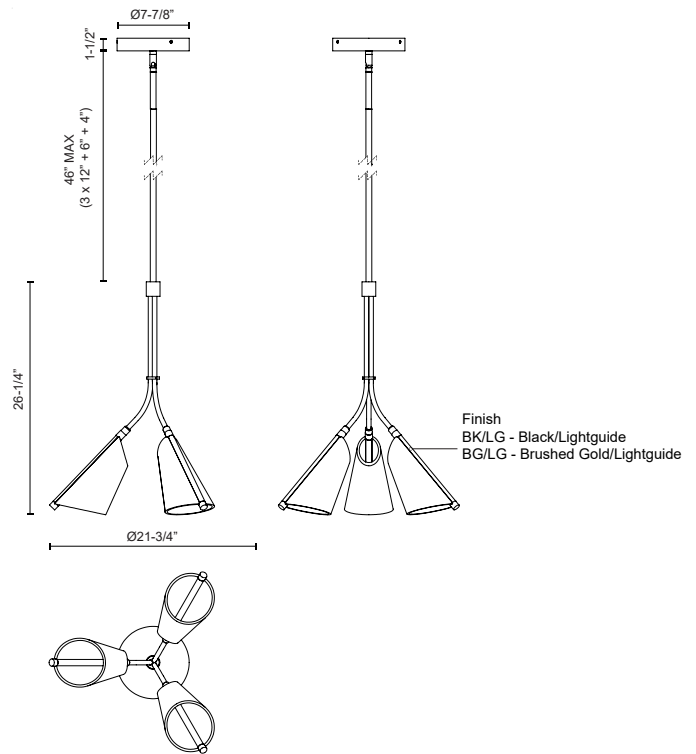

MULBERRY PD62622

PENDANTS

PROJECT

SPECIFICATION DETAILS

Fixture Dimensions	D21-3/4" x H26-1/4"
Light Source	LED with DC Driver
Wattage	44W
Total Lumens	3520lm
Delivered Lumens	BG/LG-1682lm*; BK/LG-1800lm*;
Voltage	120V
Color Temperature	3000K
CRI (Ra)	90CRI
Optional Color Temps	2700K - 5000K Available, Minimum Order Quantities Apply
LED Rated Life	50,000 hours
Dimming	100% - 10%, TRIAC or ELV Dimmer (Not Included)
Diffuser Details	Acrylic diffuser
Shade Details	Clear Acrylic Light Guide Shade
Adjustable	Yes
Rod Length	46" Max (3x12" + 1x6" + 1x4")
Wire Length	72"
Minimum Hang Height	34"
Location	Dry
Canopy Dimensions	D7-7/8" x H1-1/2"
Sloped Ceiling Adaptable	Yes, Up to 45 Degrees
CEC Title 24 JA8	Yes, JA8-2022
Paint Finish	BG01; BK02;

* For custom options, consult factory for details.

* For warranty information, please visit www.kuzcolighting.com/warranty

DESCRIPTION

Classic shapes take new form in the stunning new Mulberry collection. Minimal, modern forged bodies and striking edge lit shades make up this one-of-a-kind collection. Each shade of the Mulberry is crafted with clear etched acrylic, creating the modern glow seen throughout the pieces of this collection. Available in both Brushed Gold or Matte Black accents.

KUZCO

CANADA: 19054 28TH AVENUE - SURREY, BC V3Z 6M3

USA: 3035 E. LONE MOUNTAIN ROAD - LAS VEGAS, NV 89081

WWW.KUZCOLIGHTING.COM

© 2022 KUZCO LIGHTING. ALL RIGHTS RESERVED.

COMMENT