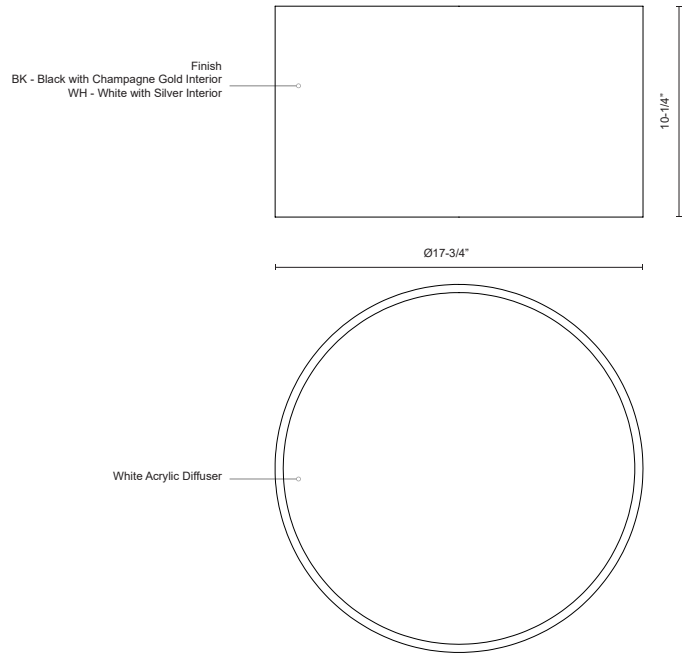

**MOUSINNI**  
**FM11418**  
 FLUSH MOUNT

PROJECT

FM11418-BK  
Black

FM11418-WH  
White

**SPECIFICATION DETAILS**

<b>Fixture Dimensions</b>	D17-3/4" x H10-1/4"
<b>Light Source</b>	AC LED Module
<b>Wattage</b>	48W
<b>Total Lumens</b>	4000lm
<b>Delivered Lumens</b>	BK-1890lm; WH-2496lm;
<b>Voltage</b>	120V
<b>Color Temperature</b>	3000K
<b>CRI (Ra)</b>	90CRI
<b>Optional Color Temps</b>	2700K - 5000K Available, Minimum Order Quantities Apply
<b>LED Rated Life</b>	50,000 hours
<b>Dimming</b>	100% - 10%, ELV Dimmer (Not Included)
<b>Diffuser Details</b>	White Acrylic Diffuser
<b>Location</b>	Dry
<b>Paint Finish</b>	BK01; WH01;

\* For custom options, consult factory for details.

\* For warranty information, please visit [www.kuzcolighting.com/warranty](http://www.kuzcolighting.com/warranty)

**DESCRIPTION**

Immaculate in design two toned round cylinder shaped flush mount with white acrylic diffuser. Available in three different sizes and metal finishes in matte black exterior with champagne gold interior and white exterior with sleek silver interior. Equipped with our powerful 120V, AC LED technology