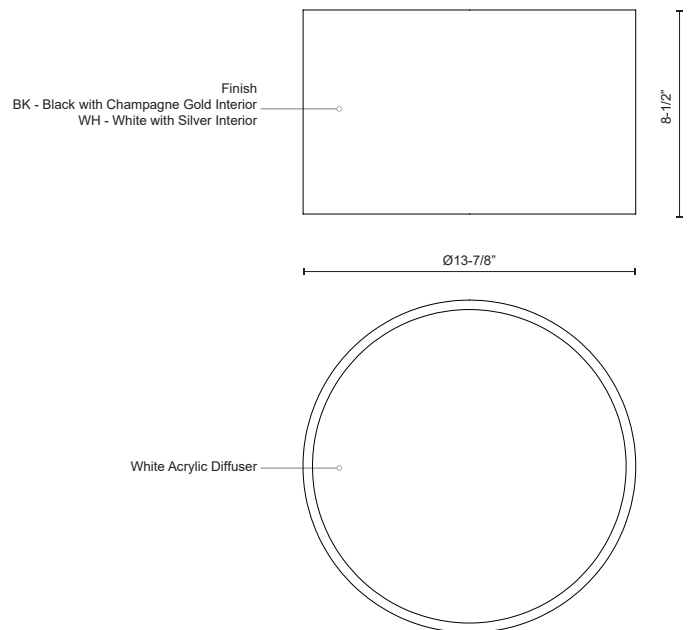

MOUSINNI
FM11414
 FLUSH MOUNT

PROJECT

FM11414-WH
White

FM11414-BK
Black

SPECIFICATION DETAILS

Fixture Dimensions	D13-7/8" x H8-1/2"
Light Source	AC LED Module
Wattage	22W
Total Lumens	1600lm
Delivered Lumens	BK-572lm; WH-755lm;
Voltage	120V
Color Temperature	3000K
CRI (Ra)	90CRI
Optional Color Temps	2700K - 5000K Available, Minimum Order Quantities Apply
LED Rated Life	50,000 hours
Dimming	100% - 10%, ELV Dimmer (Not Included)
Diffuser Details	White Acrylic Diffuser
Location	Dry
CEC Title 24 JA8	Yes, JA8-2022
Paint Finish	BK01; WH01;

* For custom options, consult factory for details.

* For warranty information, please visit www.kuzcolighting.com/warranty

DESCRIPTION

Immaculate in design two toned round cylinder shaped flush mount with white acrylic diffuser. Available in three different sizes and metal finishes in matte black exterior with champagne gold interior and white exterior with sleek silver interior. Equipped with our powerful 120V, AC LED technology