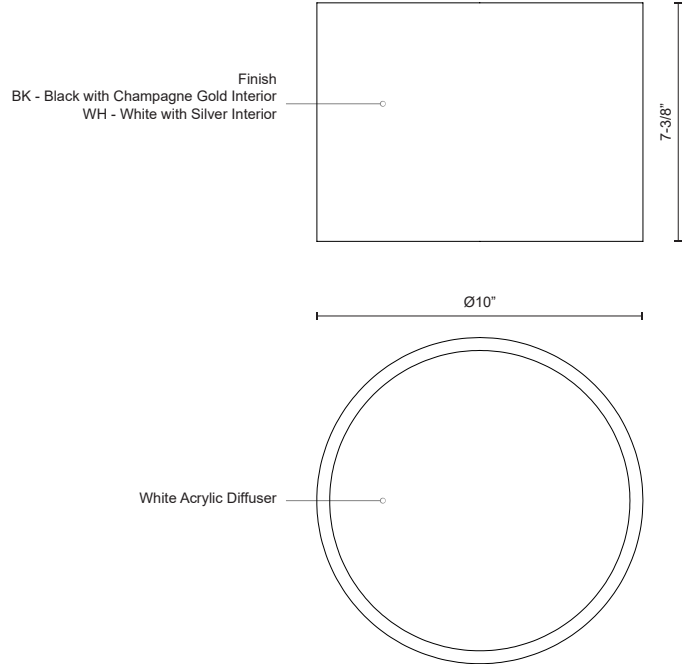

**MOUSINNI**  
**FM11410**  
 FLUSH MOUNT

PROJECT

FM11410-WH  
White

FM11410-BK  
Black

**SPECIFICATION DETAILS**

<b>Fixture Dimensions</b>	D10" x H7-3/8"
<b>Light Source</b>	AC LED Module
<b>Wattage</b>	17W
<b>Total Lumens</b>	1300lm
<b>Delivered Lumens</b>	BK-365lm; WH-482lm;
<b>Voltage</b>	120V
<b>Color Temperature</b>	3000K
<b>CRI (Ra)</b>	90CRI
<b>Optional Color Temps</b>	2700K - 5000K Available, Minimum Order Quantities Apply
<b>LED Rated Life</b>	50,000 hours
<b>Dimming</b>	100% - 10%, ELV Dimmer (Not Included)
<b>Diffuser Details</b>	White Acrylic Diffuser
<b>Location</b>	Dry
<b>CEC Title 24 JA8</b>	Yes, JA8-2022
<b>Energy Star Certified</b>	Energy Star Compliant - Black Only
<b>Paint Finish</b>	BK01; WH01;

\* For custom options, consult factory for details.

\* For warranty information, please visit [www.kuzcolighting.com/warranty](http://www.kuzcolighting.com/warranty)

**DESCRIPTION**

Immaculate in design two toned round cylinder shaped flush mount with white acrylic diffuser. Available in three different sizes and metal finishes in matte black exterior with champagne gold interior and white exterior with sleek silver interior. Equipped with our powerful 120V, AC LED technology