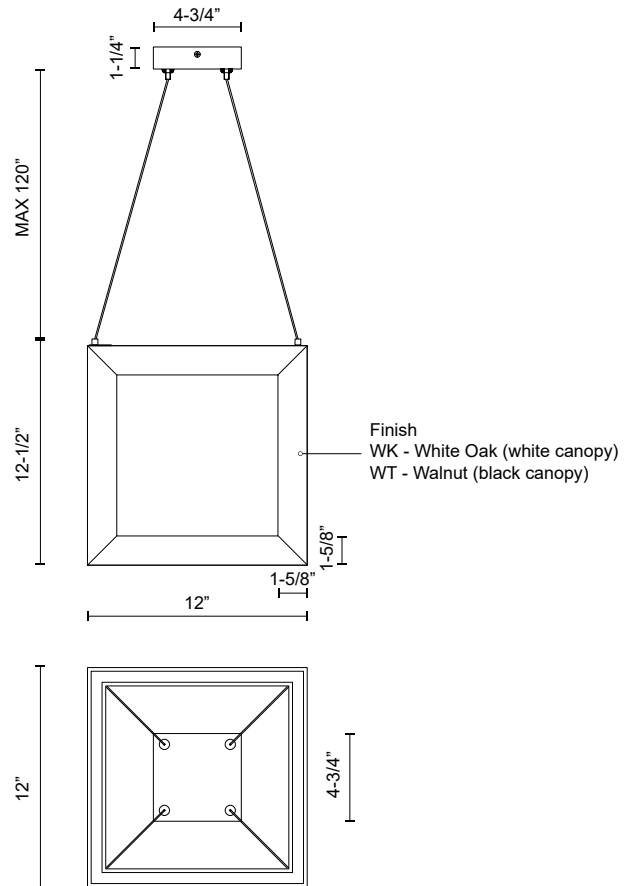

MORINA PD32901

PENDANTS

PROJECT

SPECIFICATION DETAILS

Fixture Dimensions	L12" x W12" x H12-1/2"
Light Source	LED with DC Driver
Wattage	20W
Total Lumens	1600lm
Delivered Lumens	700lm*
Voltage	120V
Color Temperature	3000K
CRI (Ra)	90CRI
Optional Color Temps	2700K - 5000K Available, Minimum Order Quantities Apply
LED Rated Life	50,000 hours
Dimming	100% - 10%, TRIAC or ELV Dimmer (Not Included)
Diffuser Details	White Silicone
Adjustable	Yes
Wire Length	120" Max
Wire Type	WK - White; WT - Black
Minimum Hang Height	24"
Sloped Ceiling Adaptable	Yes
Location	Dry
Illumination Direction	Up/Down
CEC Title 24 JA8	Yes, JA8-2022
Canopy Dimensions	L4-3/4" x W4-3/4" x H1-1/4"
Paint Finish	WK01; WT01;

* For custom options, consult factory for details.

* For warranty information, please visit www.kuzcolighting.com/warranty

DESCRIPTION

The Morina Collection is a fantastic way to bring natural tones and geometric designs inside the home. Stunning wood veneer provides a home for the frosted silicone diffuser and delivers ample up-and-down lighting that's great for any space in the home. The modern cubist shapes and white oak or walnut color options blend well with modern décor or rustic-style interiors.

KUZCO

CANADA: 19054 28TH AVENUE - SURREY, BC V3Z 6M3
USA: 3035 E. LONE MOUNTAIN ROAD - LAS VEGAS, NV 89081

WWW.KUZCOLIGHTING.COM

© 2023 KUZCO LIGHTING. ALL RIGHTS RESERVED.

COMMENT