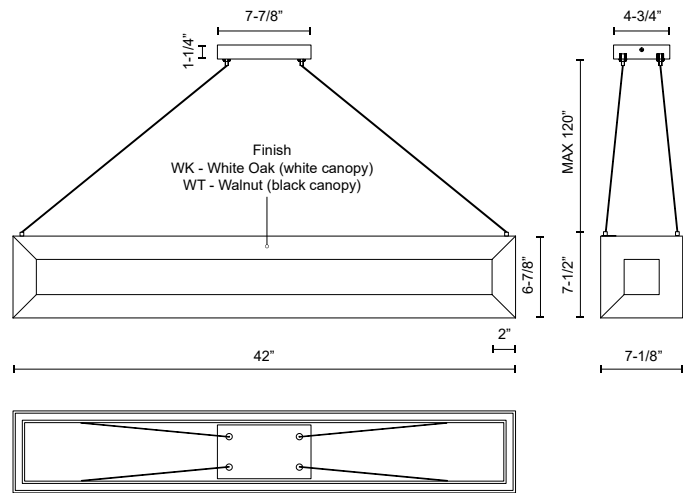

MORINA LP32942

PENDANTS

PROJECT

SPECIFICATION DETAILS

Fixture Dimensions	L42" x W7-1/8" x H7-1/2"
Light Source	LED with DC Driver
Wattage	57W
Total Lumens	4670lm
Delivered Lumens	1990lm*
Voltage	120V
Color Temperature	3000K
CRI (Ra)	90CRI
Optional Color Temps	2700K - 5000K Available, Minimum Order Quantities Apply
LED Rated Life	50,000 hours
Dimming	100% - 10%, TRIAC or ELV Dimmer (Not Included)
Diffuser Details	White Silicone
Adjustable	Yes
Wire Length	120" Max
Wire Type	WK - White; WT - Black
Minimum Hang Height	32"
Sloped Ceiling Adaptable	Yes
Location	Dry
Illumination Direction	Up/Down
CEC Title 24 JA8	Yes, JA8-2022
Canopy Dimensions	L7-7/8" x W4-3/4" x H1-1/4"
Paint Finish	WK01; WT01;

* For custom options, consult factory for details.

* For warranty information, please visit www.kuzcolighting.com/warranty

DESCRIPTION

The Morina Collection is a fantastic way to bring natural tones and geometric designs inside the home. Stunning wood veneer provides a home for the frosted silicone diffuser and delivers ample up-and-down lighting that's great for any space in the home. The modern cubist shapes and white oak or walnut color options blend well with modern décor or rustic-style interiors.

KUZCO

CANADA: 19054 28TH AVENUE - SURREY, BC V3Z 6M3

USA: 3035 E. LONE MOUNTAIN ROAD - LAS VEGAS, NV 89081

WWW.KUZCOLIGHTING.COM

© 2023 KUZCO LIGHTING. ALL RIGHTS RESERVED.

COMMENT