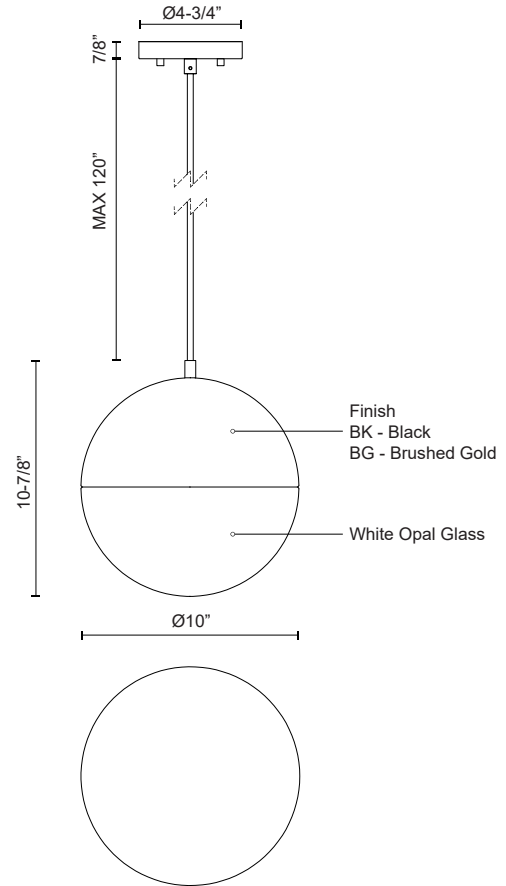

MONAE PD11710

PENDANTS

PROJECT

SPECIFICATION DETAILS

Fixture Dimensions	D10" x H10-7/8"
Light Source	AC LED Module
Wattage	26W
Total Lumens	2000lm
Delivered Lumens	BG-1135lm*; BK-978lm;
Voltage	120V
Color Temperature	3000K
CRI (Ra)	90CRI
Optional Color Temps	2700K - 5000K Available, Minimum Order Quantities Apply
LED Rated Life	50,000 hours
Dimming	100% - 10%, ELV Dimmer (Not Included)
Glass Details	Opal Glass
Adjustable	Yes
Wire Length	120" Max
Wire Type	Black Braided Cord
Minimum Hang Height	15"
Location	Dry
Energy Star Certified	BK - Energy Star Compliant
Canopy Dimensions	D4-3/4" x H7/8"
Sloped Ceiling Adaptable	Yes
CEC Title 24 JA8	Yes, JA8-2022
Paint Finish	BG01; BK02;

* For custom options, consult factory for details.

* For warranty information, please visit www.kuzcolighting.com/warranty

DESCRIPTION

One of our best-selling designs is the retro-style Monae Collection. These decadent orb-shaped lamps are available in a striking black or dazzling brushed gold finish that plays well with modern and retro décor. Available in three different-sized pendants with 120" cables.

KUZCO

CANADA: 19054 28TH AVENUE - SURREY, BC V3Z 6M3

USA: 3035 E. LONE MOUNTAIN ROAD - LAS VEGAS, NV 89081

WWW.KUZCOLIGHTING.COM

© 2016 KUZCO LIGHTING. ALL RIGHTS RESERVED.

COMMENT