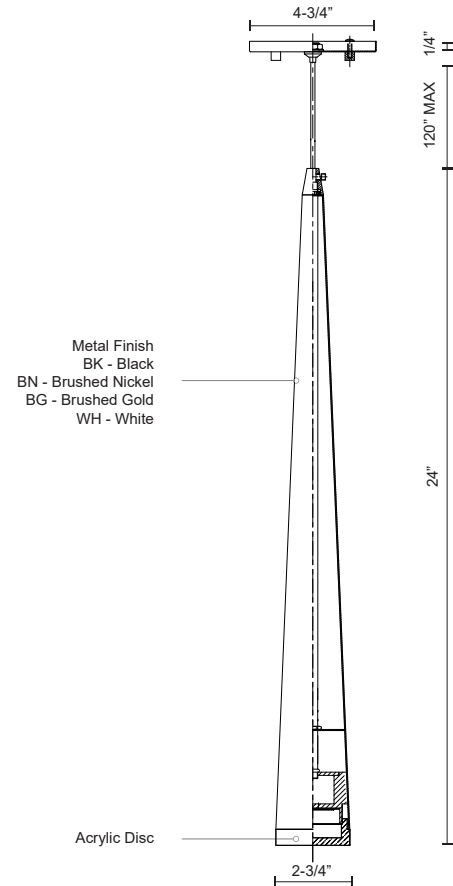

MINA 401215-LED

PENDANTS

PROJECT

401215BG-LED
Brushed Gold

401215BK-LED
Black

401215BN-LED
Brushed Nickel

401215WH-LED
White

SPECIFICATION DETAILS

Fixture Dimensions	D2-3/4" x H24"
Light Source	AC LED Module
Wattage	9W
Total Lumens	600lm
Delivered Lumens	368lm
Voltage	120V
Color Temperature	3000K
CRI (Ra)	90CRI
Optional Color Temps	2700K - 5000K Available, Minimum Order Quantities Apply
LED Rated Life	50,000 hours
Dimming	100% - 10%, ELV Dimmer (Not Included)
Diffuser Details	Acrylic diffuser
Adjustable	Yes
Wire Length	120" Max
Wire Type	Clear SSL Wire
Minimum Hang Height	28"
Sloped Ceiling Adaptable	Yes
Location	Dry
CEC Title 24 JA8	Yes, JA8-2022
Canopy Dimensions	D4-3/4" x H1/4"
Paint Finish	BG01; BK01; BN01; WH01;

* For custom options, consult factory for details.

* For warranty information, please visit www.kuzcolighting.com/warranty

DESCRIPTION

Single LED pendant, sleek conical shape with clear acrylic diffuser. Round canopy matches the selected finish. Equipped with our powerful 120V AC LED technology, available in three different sizes 12", 24" and 36"