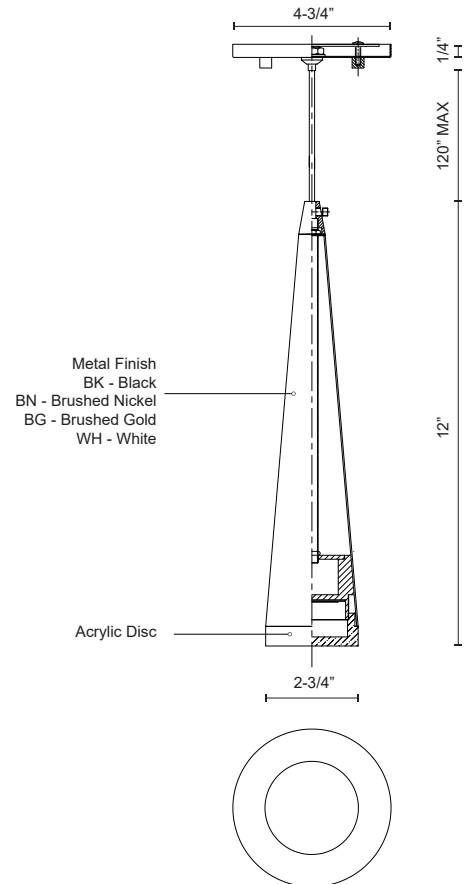

MINA 401214-LED

PENDANTS

PROJECT

401214BG-LED
Brushed Gold

401214BK-LED
Black

401214WH-LED
White

401214BN-LED
Brushed Nickel

SPECIFICATION DETAILS

Fixture Dimensions	D2-3/4" x H12"
Light Source	AC LED Module
Wattage	9W
Total Lumens	600lm
Delivered Lumens	339lm
Voltage	120V
Color Temperature	3000K
CRI (Ra)	90CRI
Optional Color Temps	2700K - 5000K Available, Minimum Order Quantities Apply
LED Rated Life	50,000 hours
Dimming	100% - 10%, ELV Dimmer (Not Included)
Diffuser Details	Acrylic diffuser
Adjustable	Yes
Wire Length	120" Max
Wire Type	Clear SSL Wire
Minimum Hang Height	15"
Sloped Ceiling Adaptable	Yes
Location	Dry
CEC Title 24 JA8	Yes, JA8-2022
Canopy Dimensions	D4-3/4" x H1/4"
Paint Finish	BG01; BK01; BN01; WH01;

* For custom options, consult factory for details.

* For warranty information, please visit www.kuzcolighting.com/warranty

DESCRIPTION

Single LED pendant, sleek conical shape with clear acrylic diffuser. Round canopy matches the selected finish. Equipped with our powerful 120V AC LED technology, available in three different sizes 12", 24" and 36"