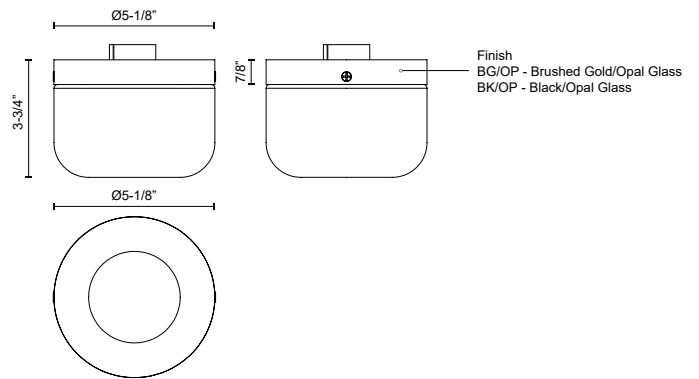

MEL
FM53005
FLUSH MOUNT

PROJECT

SPECIFICATION DETAILS

Fixture Dimensions	D5-1/8" x H3-3/4"
Light Source	DC LED WITH DRIVER
Wattage	13W
Total Lumens	1360lm
Delivered Lumens	860lm
Voltage	120V
Color Temperature	3000K
CRI (Ra)	90CRI
Optional Color Temps	2700K - 5000K Available, Minimum Order Quantities Apply
LED Rated Life	50,000 hours
Dimming	100% - 10%, TRIAC or ELV Dimmer (Not Included)
Glass Details	Opal Glass
Location	Damp
Illumination Direction	Down
CEC Title 24 JA8	Yes, JA8-2022
Canopy Dimensions	D5-1/8" x H7/8"

* For custom options, consult factory for details.

* For warranty information, please visit www.kuzcolighting.com/warranty

DESCRIPTION

The Mel Collection is a flush mount for those seeking something minimal and trendy. With two base finishes to choose from, these modern lamps have frosted opal diffusers that seamlessly flow in any room in your home

KUZCO

CANADA: 19054 28TH AVENUE - SURREY, BC V3Z 6M3
USA: 3035 E. LONE MOUNTAIN ROAD - LAS VEGAS, NV 89081

WWW.KUZCOLIGHTING.COM

© 2023 KUZCO LIGHTING. ALL RIGHTS RESERVED.

COMMENT