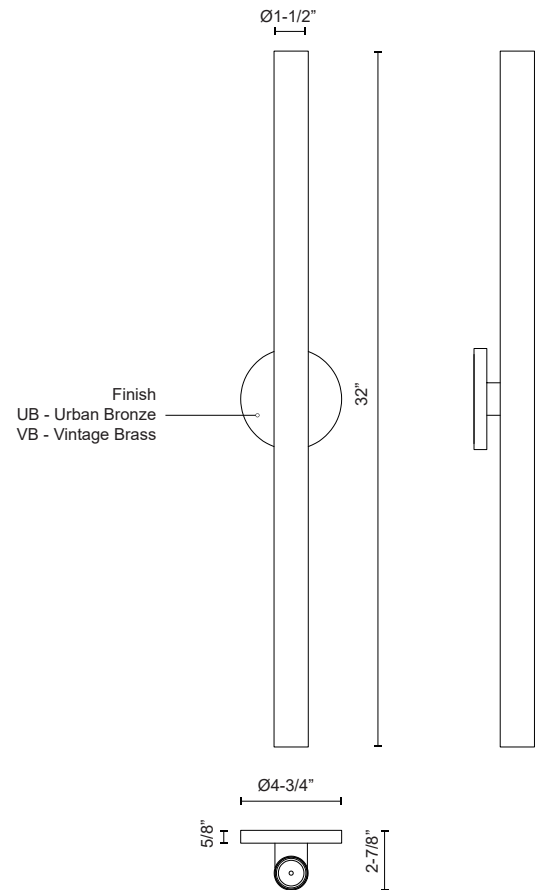

MASON WS90432

WALL

PROJECT

SPECIFICATION DETAILS

Fixture Dimensions	W1-1/2" x H32" x E2-7/8"
Height from center	16"
Light Source	LED with DC Driver
Wattage	15W
Total Lumens	990lm
Delivered Lumens	810lm*
Voltage	120V
Color Temperature	3000K
CRI (Ra)	90CRI
Optional Color Temps	2700K - 5000K Available, Minimum Order Quantities Apply
LED Rated Life	50,000 hours
Dimming	100% - 10%, TRIAC or ELV Dimmer (Not Included)
Diffuser Details	Clear Acrylic TIR Optics
Shade Details	Aluminum Baffle
ADA Compliant	Yes
Location	Dry
Illumination Direction	Up/Down
Mounting Style	Wall Mount, All Orientation
CEC Title 24 JA8	Yes, JA8-2022
Canopy Dimensions	D4-3/4" x E5/8"
Material	Aluminum + Steel
Paint Finish	UB01; VB01;

* For custom options, consult factory for details.

* For warranty information, please visit www.kuzcolighting.com/warranty

DESCRIPTION

Experience the timeless allure of our Mason lighting family, where each design reimagines the classic cylinder silhouette in captivating ways. Each Mason design is equipped with integrated LED technology and brings a touch of sophistication to your space. With exciting finishes in urban bronze or vintage brass, Mason adds a touch of luxury to modern style.

- Luxury painted finishes
- Timeless, simple style
- Integrated LED, no need for bulbs
- Perfect for living rooms, kitchens, dining rooms, and more

KUZCO

CANADA: 19054 28TH AVENUE - SURREY, BC V3Z 6M3

USA: 3035 E. LONE MOUNTAIN ROAD - LAS VEGAS, NV 89081

WWW.KUZCOLIGHTING.COM

© 2024 KUZCO LIGHTING. ALL RIGHTS RESERVED.

COMMENT