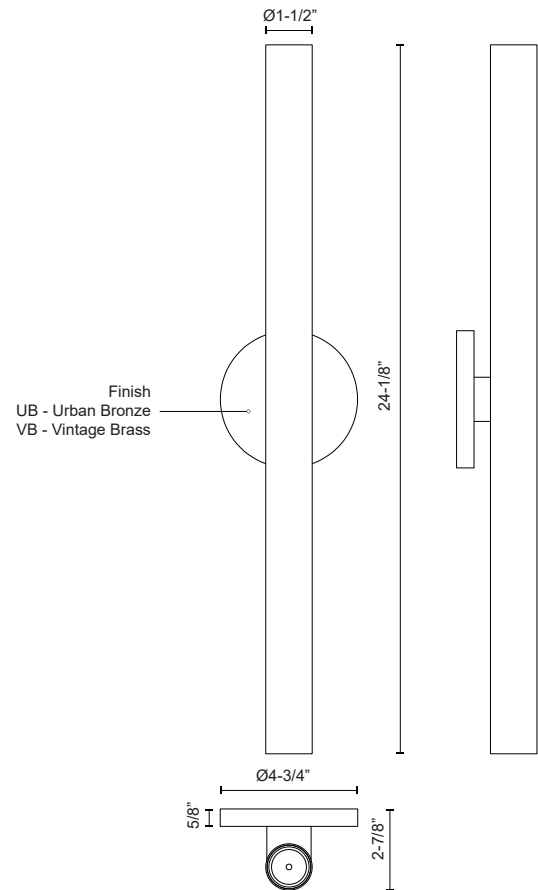

MASON WS90424

WALL

PROJECT

SPECIFICATION DETAILS

Fixture Dimensions	W1-1/2" x H24-1/8" x E2-7/8"
Height from center	12"
Light Source	LED with DC Driver
Wattage	15W
Total Lumens	990lm
Delivered Lumens	810lm*
Voltage	120V
Color Temperature	3000K
CRI (Ra)	90CRI
Optional Color Temps	2700K - 5000K Available, Minimum Order Quantities Apply
LED Rated Life	50,000 hours
Dimming	100% - 10%, TRIAC or ELV Dimmer (Not Included)
Diffuser Details	Clear Acrylic TIR Optics
Shade Details	Aluminum Baffle
ADA Compliant	Yes
Location	Dry
Illumination Direction	Up/Down
Mounting Style	Wall Mount, All Orientation
CEC Title 24 JA8	Yes, JA8-2022
Canopy Dimensions	D4-3/4" x E5/8"
Material	Aluminum + Steel
Paint Finish	UB01; VB01;

* For custom options, consult factory for details.

* For warranty information, please visit www.kuzcolighting.com/warranty

DESCRIPTION

Experience the timeless allure of our Mason lighting family, where each design reimagines the classic cylinder silhouette in captivating ways. Each Mason design is equipped with integrated LED technology and brings a touch of sophistication to your space. With exciting finishes in urban bronze or vintage brass, Mason adds a touch of luxury to modern style.

- Luxury painted finishes
- Timeless, simple style
- Integrated LED, no need for bulbs
- Perfect for living rooms, kitchens, dining rooms, and more

KUZCO

CANADA: 19054 28TH AVENUE - SURREY, BC V3Z 6M3

USA: 3035 E. LONE MOUNTAIN ROAD - LAS VEGAS, NV 89081

WWW.KUZCOLIGHTING.COM

© 2024 KUZCO LIGHTING. ALL RIGHTS RESERVED.

COMMENT