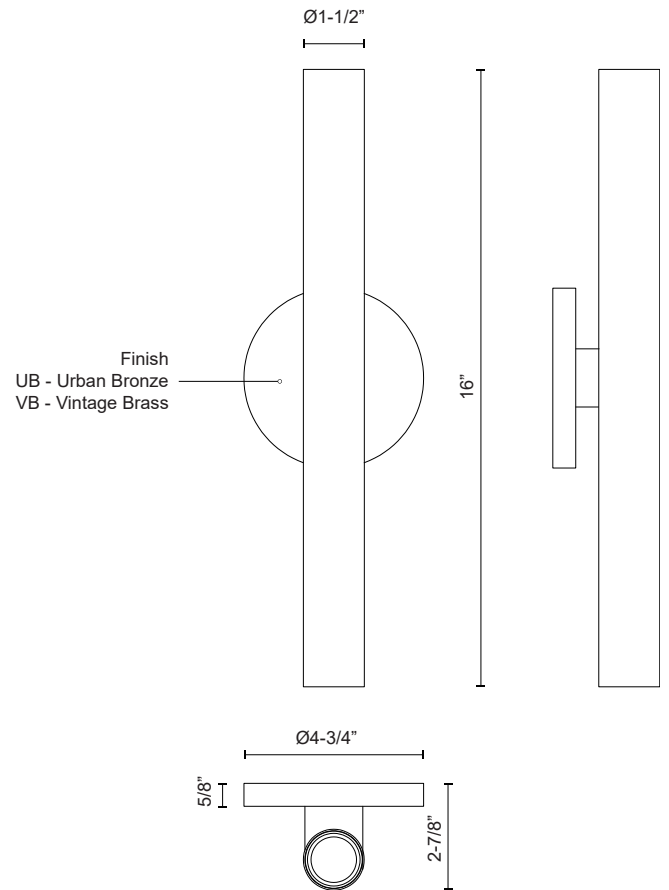

MASON WS90416

WALL

PROJECT

SPECIFICATION DETAILS

Fixture Dimensions	W1-1/2" x H16" x E2-7/8"
Height from center	8"
Light Source	LED with DC Driver
Wattage	15W
Total Lumens	990lm
Delivered Lumens	810lm*
Voltage	120V
Color Temperature	3000K
CRI (Ra)	90CRI
Optional Color Temps	2700K - 5000K Available, Minimum Order Quantities Apply
LED Rated Life	50,000 hours
Dimming	100% - 10%, TRIAC or ELV Dimmer (Not Included)
Diffuser Details	Clear Acrylic TIR Optics
Shade Details	Aluminum Baffle
ADA Compliant	Yes
Location	Dry
Illumination Direction	Up/Down
Mounting Style	Wall Mount, All Orientation
CEC Title 24 JA8	Yes, JA8-2022
Canopy Dimensions	D4-3/4" x E5/8"
Material	Aluminum + Steel
Paint Finish	UB01; VB01;

* For custom options, consult factory for details.

* For warranty information, please visit www.kuzcolighting.com/warranty

DESCRIPTION

Experience the timeless allure of our Mason lighting family, where each design reimagines the classic cylinder silhouette in captivating ways. Each Mason design is equipped with integrated LED technology and brings a touch of sophistication to your space. With exciting finishes in urban bronze or vintage brass, Mason adds a touch of luxury to modern style.

- Luxury painted finishes
- Timeless, simple style
- Integrated LED, no need for bulbs
- Perfect for living rooms, kitchens, dining rooms, and more

KUZCO

CANADA: 19054 28TH AVENUE - SURREY, BC V3Z 6M3

USA: 3035 E. LONE MOUNTAIN ROAD - LAS VEGAS, NV 89081

WWW.KUZCOLIGHTING.COM

© 2024 KUZCO LIGHTING. ALL RIGHTS RESERVED.

COMMENT