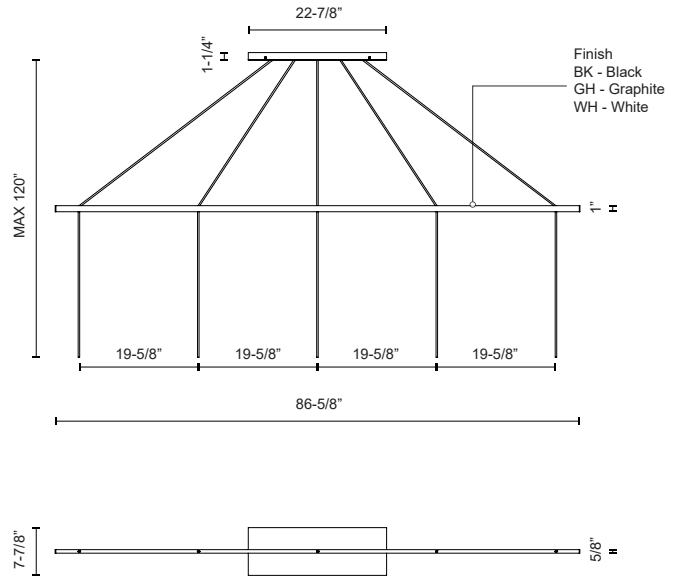

MARQUEE CNL5AC

LINEAR-PENDANT CANOPY SYSTEM

PROJECT

SPECIFICATION DETAILS

Fixture Dimensions	L86-5/8" x W5/8" x H1"
Location	Dry
Canopy Dimensions	L22-7/8" x W7-7/8" x H1-1/4"
Paint Finish	BK02; GH02; WH02;

* For custom options, consult factory for details.

* For warranty information, please visit www.kuzcolighting.com/warranty

DESCRIPTION

The Marquee transforms single pendants into a choreographed statement piece. Simple forms combine to make complex and unique linear arrangements

[COMPATIBLE PENDANTS](#)

KUZCO

CANADA: 19054 28TH AVENUE - SURREY, BC V3Z 6M3

USA: 3035 E. LONE MOUNTAIN ROAD - LAS VEGAS, NV 89081

WWW.KUZCOLIGHTING.COM

© 2020 KUZCO LIGHTING. ALL RIGHTS RESERVED.

COMMENT