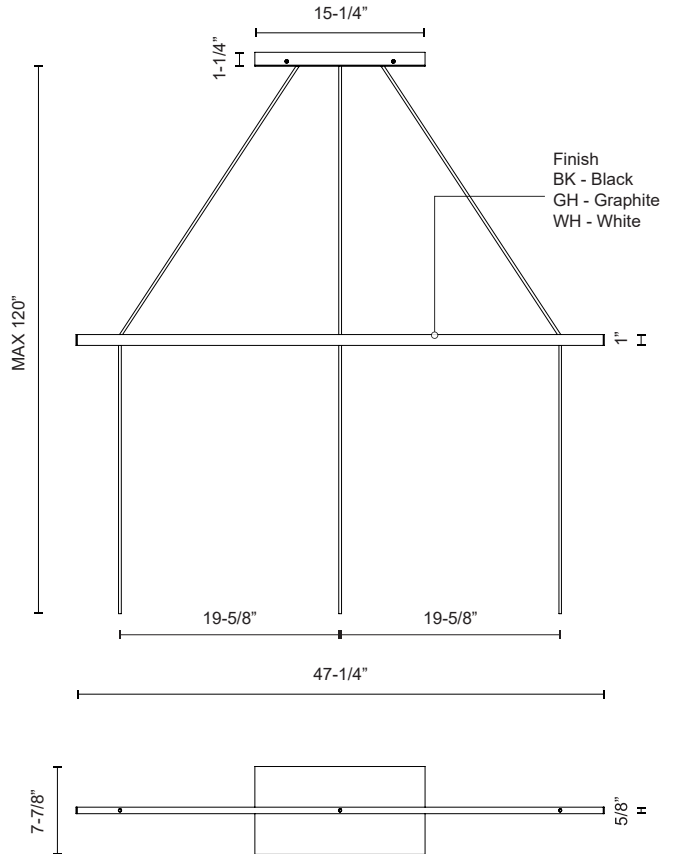

MARQUEE CNL3AC

LINEAR-PENDANT CANOPY SYSTEM

PROJECT

SPECIFICATION DETAILS

Fixture Dimensions	L47-1/4" x W5/8" x H1"
Location	Dry
Canopy Dimensions	L15-1/4" x W7-7/8" x H1-1/4"
Paint Finish	BK02; GH02; WH02;

* For custom options, consult factory for details.

* For warranty information, please visit www.kuzcolighting.com/warranty

DESCRIPTION

The Marquee transforms single pendants into a choreographed statement piece. Simple forms combine to make complex and unique linear arrangements

COMPATIBLE PENDANTS

KUZCO

CANADA: 19054 28TH AVENUE - SURREY, BC V3Z 6M3
USA: 3035 E. LONE MOUNTAIN ROAD - LAS VEGAS, NV 89081

WWW.KUZCOLIGHTING.COM

© 2020 KUZCO LIGHTING. ALL RIGHTS RESERVED.

COMMENT