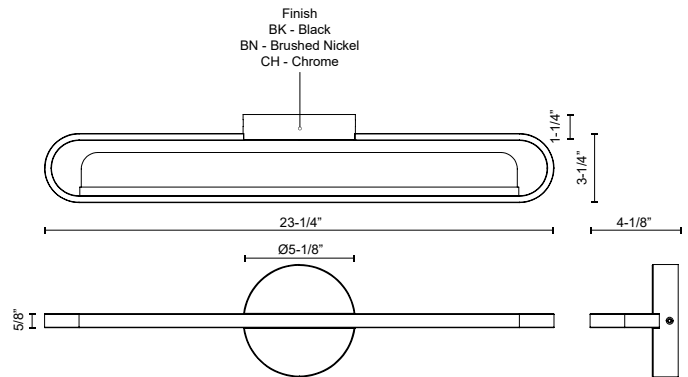

VL63724-BN  
Brushed Nickel

VL63724-BK  
Black

VL63724-CH  
Chrome

## SPECIFICATION DETAILS

\* For custom options, consult factory for details.

|                               |   |
|-------------------------------|---|
| <b>Fixture Dimensions</b>     | W23-1/4" x H5/8" x E3-1/4"                              |
| <b>Light Source</b>           | LED with DC Driver                                      |
| <b>Wattage</b>                | 19W   |
| <b>Total Lumens</b>           | 1270lm  |
| <b>Delivered Lumens</b>       | BK-835lm  |
| <b>Voltage</b>                | 120V  |
| <b>Color Temperature</b>      | 3000K   |
| <b>CRI (Ra)</b>               | 90CRI   |
| <b>Optional Color Temps</b>   | 2700K - 5000K Available, Minimum Order Quantities Apply |
| <b>LED Rated Life</b>         | 50,000 hours  |
| <b>Dimming</b>                | 100% - 10%, TRIAC or ELV Dimmer (Not Included)          |
| <b>Diffuser Details</b>       | Acrylic Light Guide                                     |
| <b>ADA Compliant</b>          | Yes   |
| <b>Compliance</b>             | Energy Star; T24-JA8; ADA;                              |
| <b>Location</b>               | Damp  |
| <b>Warranty</b>               | 5 Years   |
| <b>Illumination Direction</b> | Up and Down   |
| <b>Mounting Style</b>         | All Orientation; Wall;                                  |
| <b>CEC Title 24 JA8</b>       | Yes, JA8-19   |
| <b>Energy Star Certified</b>  | Energy Star Compliant                                   |
| <b>Canopy Dimensions</b>      | D5-1/8" x E1-1/4"                                       |