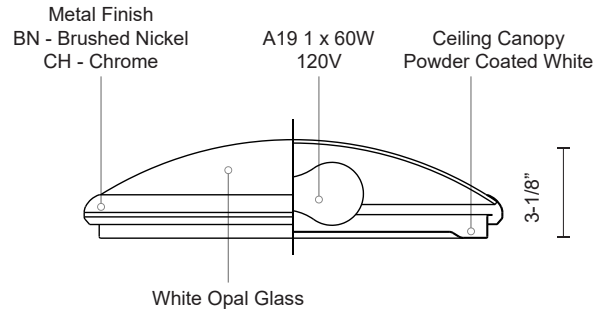

MALTA
51561
 FLUSH MOUNT

PROJECT

51561BN
 Brushed Nickel

51561CH
 Chrome

DESCRIPTION

Single lamp flush mount ceiling fixture with white opal glass and your choice of brushed nickel or chrome metal finish.

SPECIFICATION DETAILS

Fixture Dimensions	D12" x H3-1/8"
Lamp Type	Incandescent, A19, Medium Base
Wattage	1 x 60W
Voltage	120V
Glass Details	Opal Glass
Location	Dry
Bulbs Included	No
Paint Finish	BN01; CH01;

* For custom options, consult factory for details.