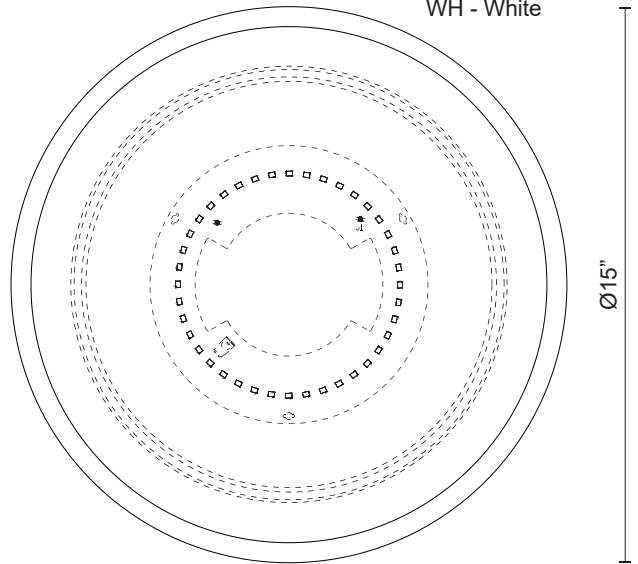

KUZCO

CANADA: 19054 28TH AVENUE - SURREY, BC V3Z 6M3
USA: 3035 E. LONE MOUNTAIN ROAD - LAS VEGAS, NV 89081

WWW.KUZCOLIGHTING.COM

© 2010 KUZCO LIGHTING. ALL RIGHTS RESERVED.

COMMENT