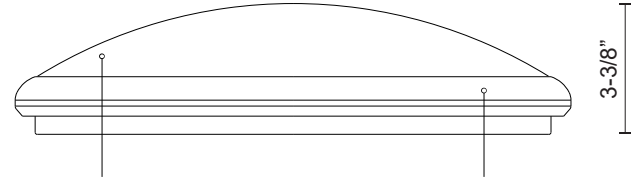

MALTA
FM1515
FLUSH MOUNT

PROJECT

FM1515-BG Brushed Gold FM1515-BN Brushed Nickel FM1515-CH Chrome FM1515-BK Black FM1515-WH White

SPECIFICATION DETAILS

Fixture Dimensions	D15" x H3-3/8"
Light Source	AC LED Module
Wattage	19W
Total Lumens	1300lm
Delivered Lumens	BN-840lm
Voltage	120V
Color Temperature	3000K
CRI (Ra)	90CRI
Optional Color Temps	2700K - 5000K Available, Minimum Order Quantities Apply
LED Rated Life	50,000 hours
Dimming	100% - 10%, ELV Dimmer (Not Included)
Glass Details	Opal Glass
Location	Dry
Mounting Style	All Orientation; Ceiling and Wall;
CEC Title 24 JA8	Yes, JA8-2022
Paint Finish	BG01; BK01; BN01; CH01; WH01;

* For custom options, consult factory for details.
* For warranty information, please visit www.kuzcolighting.com/warranty

DESCRIPTION

Single lamp LED flush mount ceiling fixture with round white opal glass. Metal details available in black, brushed nickel, chrome finish or brushed gold finish and is equipped with our powerful 120V AC LED technology