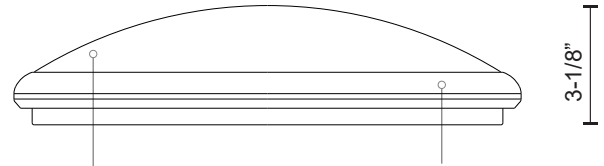

White Opal Glass

Finish
BG - Brushed Gold
BK - Black
BN - Brushed Nickel
CH - Chrome
WH - White