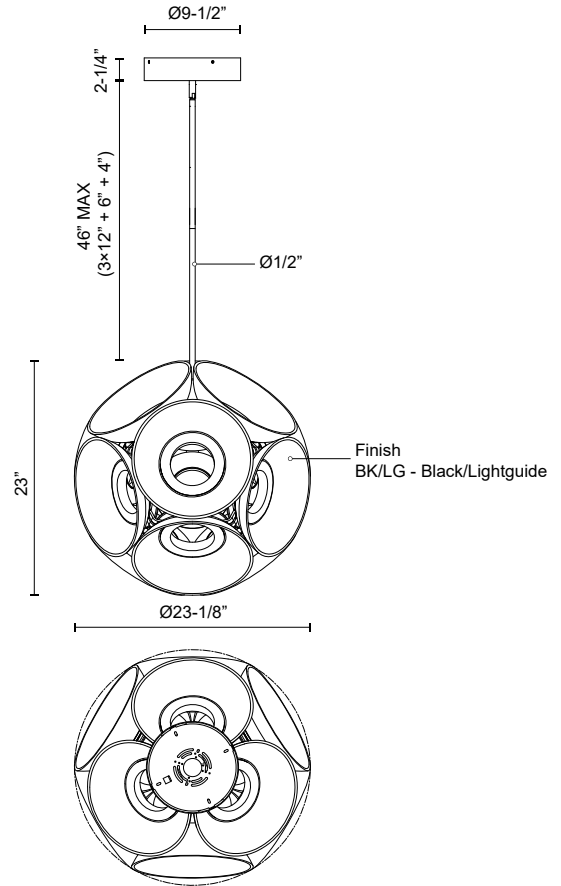

**MAGELLAN
CH51624
CHANDELIERS**

PROJECT

DESCRIPTION

Large-scale statement piece, multiple acrylic edge-lit shades clad a hollow core. Fine textured dark exterior and dotted clear acrylic shades

SPECIFICATION DETAILS

Fixture Dimensions	D23-1/8" x H23"
Light Source	LED with DC Driver
Wattage	92W
Total Lumens	8500lm
Delivered Lumens	2100lm
Voltage	120V
Color Temperature	3000K
CRI (Ra)	90CRI
Optional Color Temps	2700K - 5000K Available, Minimum Order Quantities Apply
LED Rated Life	50,000 hours
Dimming	100% - 10%, TRIAC or ELV Dimmer (Not Included)
Diffuser Details	Frosted acrylic diffuser
Shade Details	Clear Acrylic Light Guide Shade
Adjustable	Yes
Rod Length	46" Max (3x12" + 1x6" + 1x4")
Wire Length	60"
Minimum Hang Height	28"
Sloped Ceiling Adaptable	Yes, Up to 45 Degrees
Location	Dry
Canopy Dimensions	D9-1/2" x H2-1/4"
Paint Finish	BK02
Finish Option(s)	Black/Light Guide

* For custom options, consult factory for details.

* For warranty information, please visit www.kuzcolighting.com/warranty

KUZCO

CANADA: 19054 28TH AVENUE - SURREY, BC V3Z 6M3
USA: 3035 E. LONE MOUNTAIN ROAD - LAS VEGAS, NV 89081

WWW.KUZCOLIGHTING.COM

© 2021 KUZCO LIGHTING. ALL RIGHTS RESERVED.

COMMENT