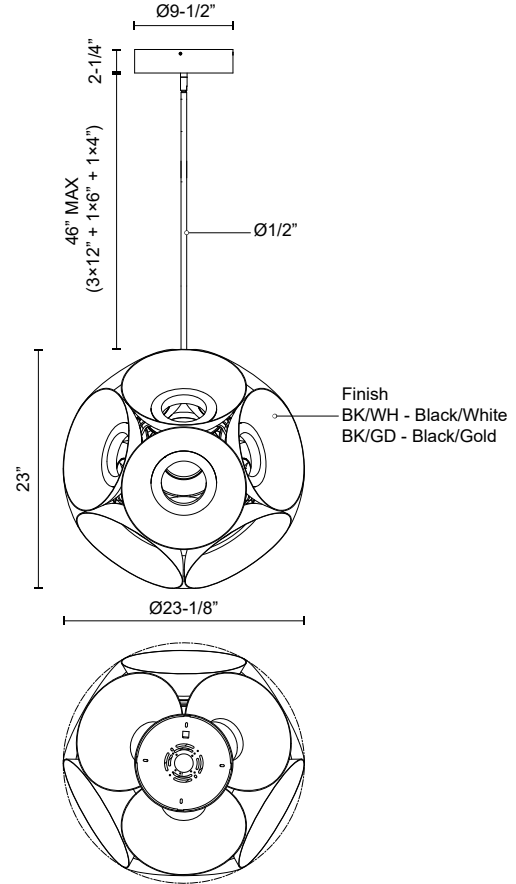

**MAGELLAN
CH51224
CHANDELIERS**

PROJECT

CH51224-BK/GD
Black/Gold

CH51224-BK/WH
Black/White

SPECIFICATION DETAILS

Fixture Dimensions	D23-1/8" x H23"
Light Source	LED with DC Driver
Wattage	95W
Total Lumens	8075lm
Delivered Lumens	BK/WH-2124lm
Voltage	120V
Color Temperature	3000K
CRI (Ra)	90CRI
Optional Color Temps	2700K - 5000K Available, Minimum Order Quantities Apply
LED Rated Life	50,000 hours
Dimming	100% - 10%, TRIAC or ELV Dimmer (Not Included)
Shade Details	Spun Aluminum Shade
Adjustable	Yes
Rod Length	46" Max (3x12" + 1x6" + 1x4")
Wire Length	60"
Minimum Hang Height	28"
Sloped Ceiling Adaptable	Yes, Up to 45 Degrees
Location	Dry
Canopy Dimensions	D9-1/2" x H2-1/4"
Paint Finish	BK02; GD01; WH01;

* For custom options, consult factory for details.

* For warranty information, please visit www.kuzcolighting.com/warranty

DESCRIPTION

Large-scale statement piece, multiple spun-aluminum shades clad a hollow core. Fine textured dark exterior and white or gold reflector finish