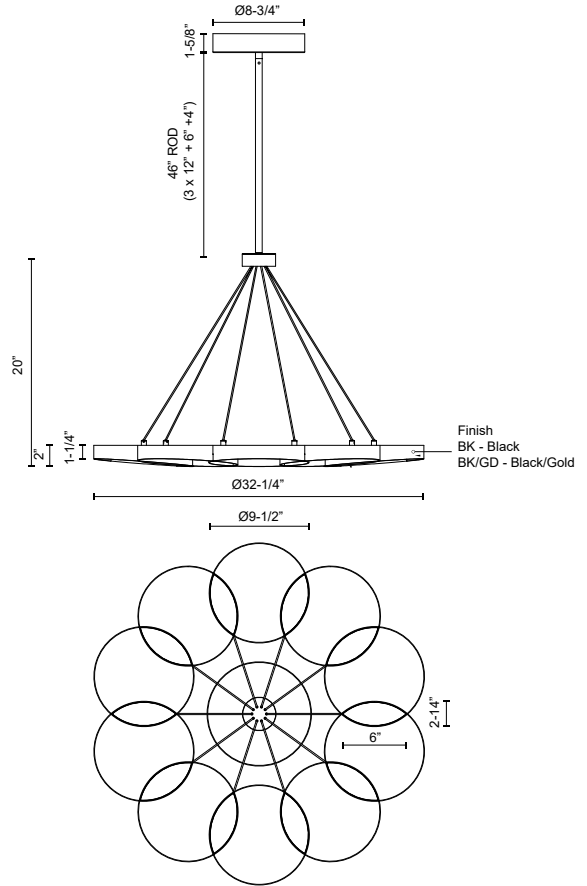

**MAESTRO
CH90833
CHANDELIERS**

PROJECT

SPECIFICATION DETAILS

Fixture Dimensions	D32-1/4" x H20"
Light Source	LED with DC Driver
Wattage	86W
Total Lumens	6375lm
Delivered Lumens	BK/GD - 3485lm
Voltage	120V
Color Temperature	3000K
CRI (Ra)	90CRI
Optional Color Temps	2700K - 5000K Available, Minimum Order Quantities Apply
LED Rated Life	50,000 hours
Dimming	100% - 10%, TRIAC or ELV Dimmer (Not Included)
Diffuser Details	Frosted PC Diffuser
Rod Length	46" Max (3x12" + 1x6" + 1x4")
Wire Length	60"
Wire Type	Black Coaxial Wire
Minimum Hang Height	28"
Location	Dry
Illumination Direction	Downlight
Canopy Dimensions	D8-3/4" x H1-5/8"
Sloped Ceiling Adaptable	No
Paint Finish	BK02; GD01;

* For custom options, consult factory for details.

* For warranty information, please visit www.kuzcolighting.com/warranty

DESCRIPTION

The Maestro Collection directs light and geometry in new and innovative ways. Metal rings twirl and synchronize harmoniously to create jewel-like illumination where the rings meet. Every angle of the Maestro collection is a new surprise as you stand profile, below, or above. Soft, fluid curves meet solid modern geometry in this standing-ovation worthy collection.

KUZCO

CANADA: 19054 28TH AVENUE - SURREY, BC V3Z 6M3
USA: 3035 E. LONE MOUNTAIN ROAD - LAS VEGAS, NV 89081

WWW.KUZCOLIGHTING.COM

© 2021 KUZCO LIGHTING. ALL RIGHTS RESERVED.

COMMENT