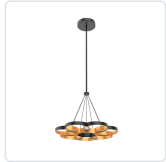

# MAESTRO CH90826 CHANDELIERS

PROJECT

CH90826-BK/GD  
Black/Gold

CH90826-BK  
Black

## SPECIFICATION DETAILS

<b>Fixture Dimensions</b>	D25-3/4" x H20"
<b>Light Source</b>	LED with DC Driver
<b>Wattage</b>	58W
<b>Total Lumens</b>	4250lm
<b>Delivered Lumens</b>	BK/GD - 2100lm*
<b>Voltage</b>	120V
<b>Color Temperature</b>	3000K
<b>CRI (Ra)</b>	90CRI
<b>Optional Color Temps</b>	2700K - 5000K Available, Minimum Order Quantities Apply
<b>LED Rated Life</b>	50,000 hours
<b>Dimming</b>	100% - 10%, TRIAC or ELV Dimmer (Not Included)
<b>Diffuser Details</b>	Frosted PC Diffuser
<b>Rod Length</b>	46" Max (3x12" + 1x6" + 1x4")
<b>Wire Length</b>	60"
<b>Wire Type</b>	Black Coaxial Wire
<b>Minimum Hang Height</b>	28"
<b>Sloped Ceiling Adaptable</b>	No
<b>Location</b>	Dry
<b>Illumination Direction</b>	Downlight
<b>Canopy Dimensions</b>	D7-1/8" x H1-5/8"
<b>Paint Finish</b>	BK02; GD01;

## DESCRIPTION

The Maestro Collection directs light and geometry in new and innovative ways. Metal rings twirl and synchronize harmoniously to create jewel-like illumination where the rings meet. Every angle of the Maestro collection is a new surprise as you stand profile, below, or above. Soft, fluid curves meet solid modern geometry in this standing-ovation worthy collection.