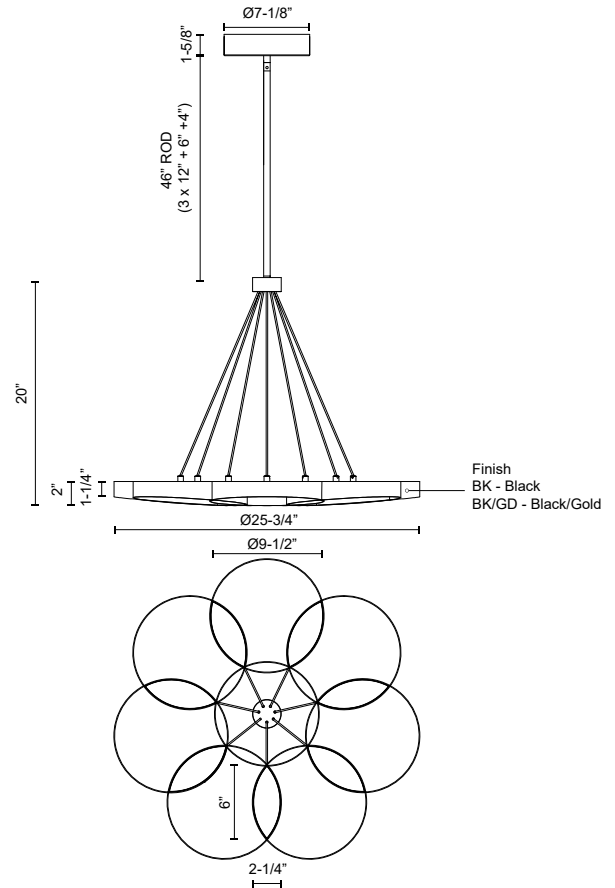

MAESTRO CH90826 CHANDELIERS

PROJECT

SPECIFICATION DETAILS

Fixture Dimensions	D25-3/4" x H20"
Light Source	LED with DC Driver
Wattage	58W
Total Lumens	4250lm
Delivered Lumens	BK/GD - 2100lm*
Voltage	120V
Color Temperature	3000K
CRI (Ra)	90CRI
Optional Color Temps	2700K - 5000K Available, Minimum Order Quantities Apply
LED Rated Life	50,000 hours
Dimming	100% - 10%, TRIAC or ELV Dimmer (Not Included)
Diffuser Details	Frosted PC Diffuser
Rod Length	46" Max (3x12" + 1x6" + 1x4")
Wire Length	60"
Wire Type	Black Coaxial Wire
Minimum Hang Height	28"
Sloped Ceiling Adaptable	No
Location	Dry
Illumination Direction	Downlight
Canopy Dimensions	D7-1/8" x H1-5/8"
Paint Finish	BK02; GD01;

* For custom options, consult factory for details.

* For warranty information, please visit www.kuzcolighting.com/warranty

DESCRIPTION

The Maestro Collection directs light and geometry in new and innovative ways. Metal rings twirl and synchronize harmoniously to create jewel-like illumination where the rings meet. Every angle of the Maestro collection is a new surprise as you stand profile, below, or above. Soft, fluid curves meet solid modern geometry in this standing-ovation worthy collection.

KUZCO

CANADA: 19054 28TH AVENUE - SURREY, BC V3Z 6M3

USA: 3035 E. LONE MOUNTAIN ROAD - LAS VEGAS, NV 89081

WWW.KUZCOLIGHTING.COM

© 2021 KUZCO LIGHTING. ALL RIGHTS RESERVED.

COMMENT