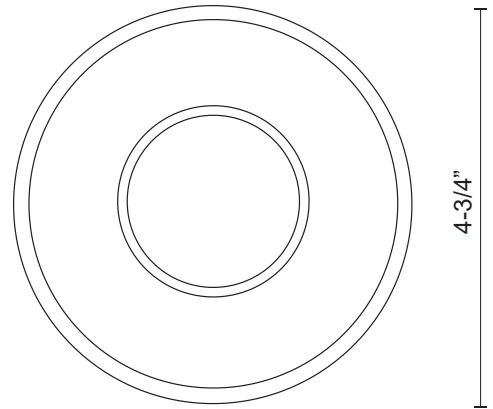

LUCCI
FM10205
 FLUSH MOUNT

PROJECT

FM10205-BK
Black

FM10205-WH
White

SPECIFICATION DETAILS

Fixture Dimensions	D4-3/4" x H2"
Light Source	AC LED Module
Wattage	15W
Total Lumens	1100lm
Delivered Lumens	BK-750lm*; WH-978lm;
Voltage	120V
Color Temperature	3000K
CRI (Ra)	90CRI
Optional Color Temps	2700K - 5000K Available, Minimum Order Quantities Apply
LED Rated Life	50,000 hours
Dimming	100% - 10%, ELV Dimmer (Not Included)
Glass Details	Frosted Glass
Location	Dry
Mounting Style	All Orientation; Ceiling and Wall;
Paint Finish	BK02; WH02;

* For custom options, consult factory for details.

* For warranty information, please visit www.kuzcolighting.com/warranty

DESCRIPTION

LED flush mount made from heavy gauge cast aluminum painted white or black, slim round cylinder shaped. Equipped with our powerful 120V AC LED technology, which shines through a high-precision spherical optical lens and reflects an impressive light off of the chrome anodized beehive surfaced reflector down into the room.