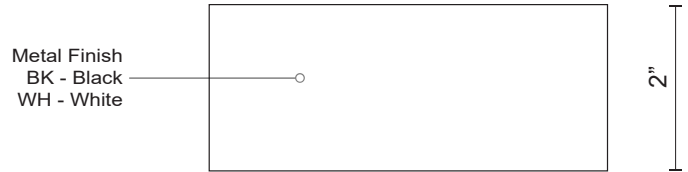

LUCCI
FM10205
 FLUSH MOUNT

PROJECT

FM10205-BK
Black

FM10205-WH
White

SPECIFICATION DETAILS

Fixture Dimensions	D4-3/4" x H2"
Light Source	AC LED Module
Wattage	15W
Total Lumens	1100lm
Delivered Lumens	BK-750lm*; WH-978lm;
Voltage	120V
Color Temperature	3000K
CRI (Ra)	90CRI
Optional Color Temps	2700K - 5000K Available, Minimum Order Quantities Apply
LED Rated Life	50,000 hours
Dimming	100% - 10%, ELV Dimmer (Not Included)
Glass Details	Frosted Glass
Location	Dry
Mounting Style	All Orientation; Ceiling and Wall;
Paint Finish	BK02; WH02;

* For custom options, consult factory for details.

* For warranty information, please visit www.kuzcolighting.com/warranty

DESCRIPTION

LED flush mount made from heavy gauge cast aluminum painted white or black, slim round cylinder shaped. Equipped with our powerful 120V AC LED technology, which shines through a high-precision spherical optical lens and reflects an impressive light off of the chrome anodized beehive surfaced reflector down into the room.