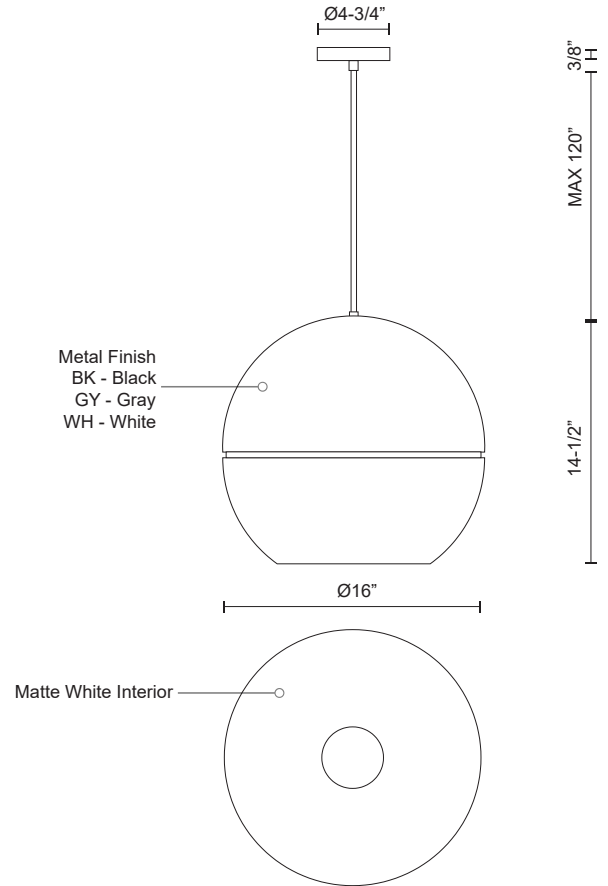

LUCAS 494016

PENDANTS

PROJECT

494016-GY
Gray

494016-BK
Black

494016-WH
White

SPECIFICATION DETAILS

Fixture Dimensions	D16" x H14-1/2"
Lamp Type	Incandescent, Medium Base
Wattage	1 x 60W
Voltage	120V
Shade Details	Spun Aluminum Shade
Adjustable	Yes
Wire Length	120" Max
Wire Type	BK, GY - Black Braided Cord; WH - White Braided Cord;
Minimum Hang Height	18"
Sloped Ceiling Adaptable	Yes
Location	Dry
Bulbs Included	No
Canopy Dimensions	D4-3/4" x H3/8"
Paint Finish	BK02; GY01; WH02;

* For custom options, consult factory for details.

* For warranty information, please visit www.kuzcolighting.com/warranty

DESCRIPTION

Single-lamp pendant with split spherical aluminum shade showcasing powder-coated finishes against a matte white interior. Exterior shade colors are gray, white or black. Suspended by cloth cable. Available in two sizes.