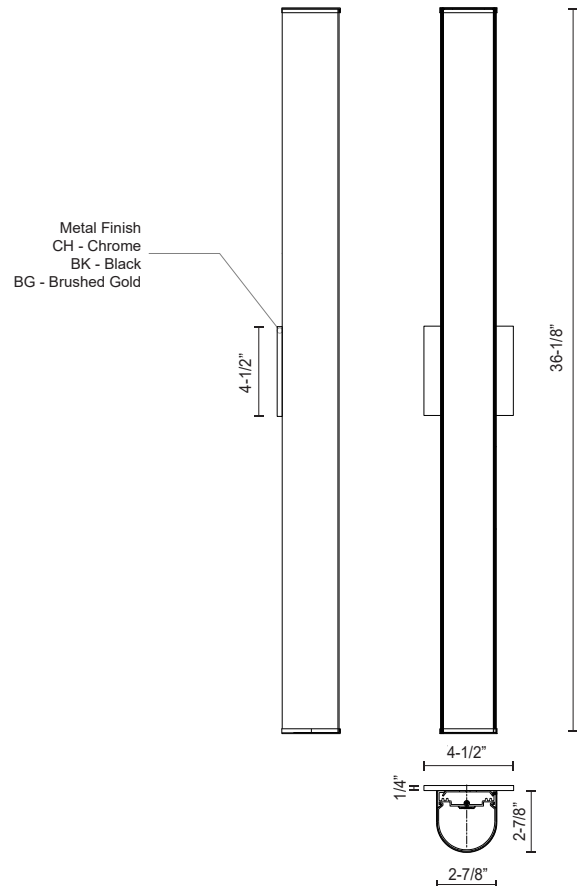

LONGITUDE VL61236

VANITY

PROJECT

VL61236-BG
Brushed Gold

VL61236-BK
Black

VL61236-CH
Chrome

SPECIFICATION DETAILS

Fixture Dimensions	W36-1/8" x H2-7/8" x E2-7/8"
Light Source	AC LED Module
Wattage	45W
Total Lumens	3600lm
Delivered Lumens	BK-2918lm; CH-3002lm;
Voltage	120V
Color Temperature	3000K
CRI (Ra)	90CRI
Optional Color Temps	2700K - 5000K Available, Minimum Order Quantities Apply
LED Rated Life	50,000 hours
Dimming	100% - 10%, ELV Dimmer (Not Included)
Diffuser Details	White Acrylic Diffuser
ADA Compliant	Yes
Location	Damp
Mounting Style	All Orientation; Wall;
CEC Title 24 JA8	Yes, JA8-2022
Canopy Dimensions	W4-1/2" x H4-1/2" x E1/4"
Paint Finish	BG01; BK01; CH01;

* For custom options, consult factory for details.

* For warranty information, please visit www.kuzcolighting.com/warranty

DESCRIPTION

An extruded rounded diffuser surrounds the LED source of the geometric vanity fixture and gently spreads light. Enclosed at the ends by two thick caps the design is characterized by minimal details and clever features. During installation the lamp assembly may slide on the mounting track to allow for ideal positioning. Adding to the versatile function are the multiple fixture lengths and mounting orientations. Optional installation without backplate for smaller junction boxes.