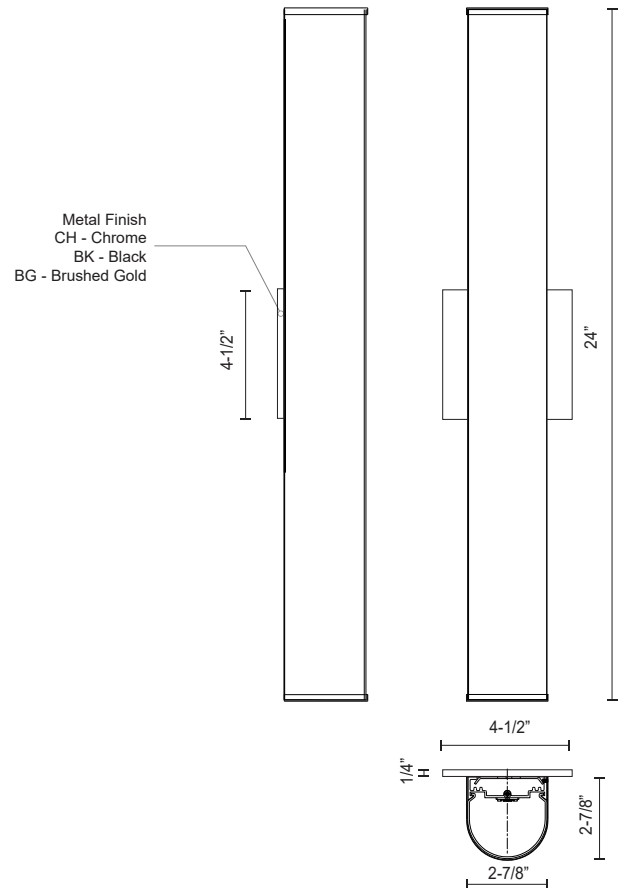

LONGITUDE VL61224

VANITY

PROJECT

VL61224-BG
Brushed Gold

VL61224-BK
Black

VL61224-CH
Chrome

SPECIFICATION DETAILS

Fixture Dimensions	W24" x H2-7/8" x E2-7/8"
Light Source	AC LED Module
Wattage	31W
Total Lumens	2400lm
Delivered Lumens	BK-1884lm; CH-2024lm;
Voltage	120V
Color Temperature	3000K
CRI (Ra)	90CRI
Optional Color Temps	2700K - 5000K Available, Minimum Order Quantities Apply
LED Rated Life	50,000 hours
Dimming	100% - 10%, ELV Dimmer (Not Included)
Diffuser Details	White Acrylic Diffuser
ADA Compliant	Yes
Location	Damp
Mounting Style	All Orientation; Wall;
CEC Title 24 JA8	Yes, JA8-2022
Energy Star Certified	Energy Star Compliant - BK, CH
Canopy Dimensions	W4-1/2" x H4-1/2" x E1/4"
Paint Finish	BG01; BK01; CH01;

* For custom options, consult factory for details.

* For warranty information, please visit www.kuzcolighting.com/warranty

DESCRIPTION

An extruded rounded diffuser surrounds the LED source of the geometric vanity fixture and gently spreads light. Enclosed at the ends by two thick caps the design is characterized by minimal details and clever features. During installation the lamp assembly may slide on the mounting track to allow for ideal positioning. Adding to the versatile function are the multiple fixture lengths and mounting orientations. Optional installation without backplate for smaller junction boxes.