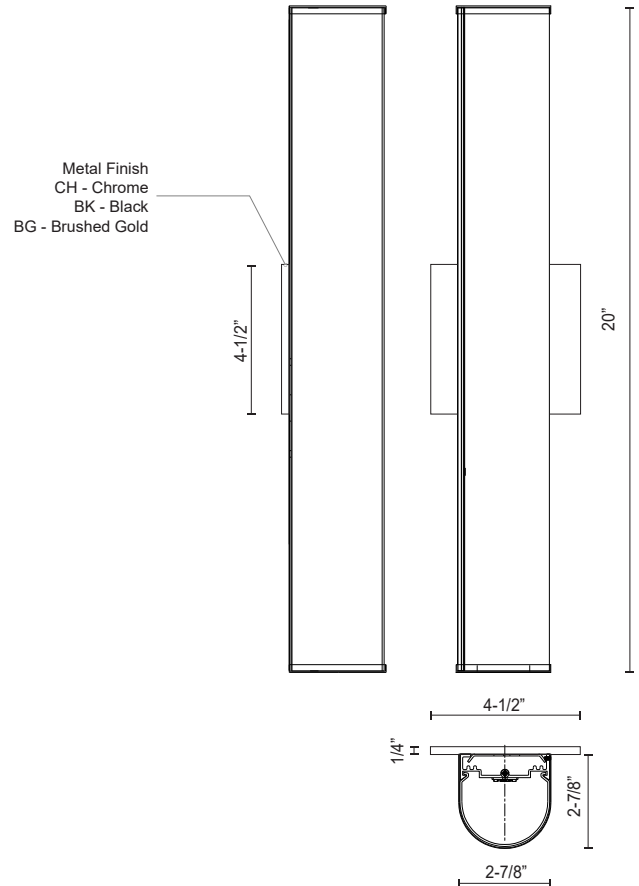

## SPECIFICATION DETAILS

<b>Fixture Dimensions</b>	W20" x H2-7/8" x E2-7/8"
<b>Light Source</b>	AC LED Module
<b>Wattage</b>	22W
<b>Total Lumens</b>	1600lm
<b>Delivered Lumens</b>	BK-1275lm; CH-1312lm;
<b>Voltage</b>	120V
<b>Color Temperature</b>	3000K
<b>CRI (Ra)</b>	90CRI
<b>Optional Color Temps</b>	2700K - 5000K Available, Minimum Order Quantities Apply
<b>LED Rated Life</b>	50,000 hours
<b>Dimming</b>	100% - 10%, ELV Dimmer (Not Included)
<b>Diffuser Details</b>	White Acrylic Diffuser
<b>ADA Compliant</b>	Yes
<b>Location</b>	Damp
<b>CEC Title 24 JA8</b>	Yes, JA8-2022
<b>Mounting Style</b>	All Orientation; Wall;
<b>Canopy Dimensions</b>	W4-1/2" x H4-1/2" x E1/4"
<b>Paint Finish</b>	BG01; BK01; CH01;

## DESCRIPTION

An extruded rounded diffuser surrounds the LED source of the geometric vanity fixture and gently spreads light. Enclosed at the ends by two thick caps the design is characterized by minimal details and clever features. During installation the lamp assembly may slide on the mounting track to allow for ideal positioning. Adding to the versatile function are the multiple fixture lengths and mounting orientations. Optional installation without backplate for smaller junction boxes.