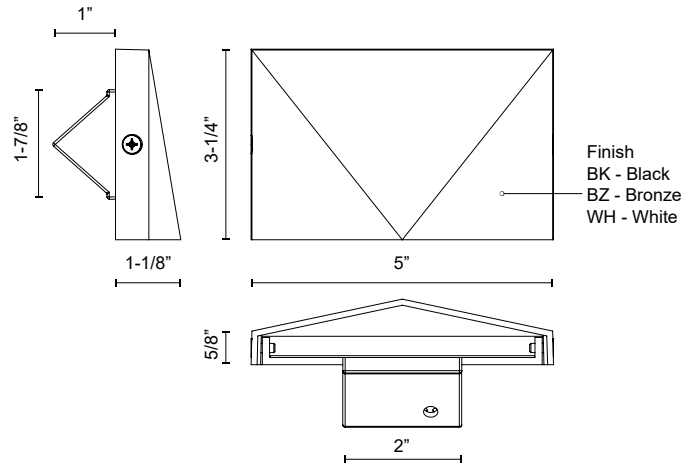

LIO
ER30203
 STEP LIGHTS

PROJECT

ER30203-BK
Black

ER30203-BZ
Bronze

ER30203-WH
White

SPECIFICATION DETAILS

Fixture Dimensions	W5" x H3-1/4" x E1-1/8"
Light Source	AC LED Module
Wattage	4W
Total Lumens	340lm
Delivered Lumens	142lm (No Cover); BK-10lm; BZ-10lm; WH-22lm;
Voltage	120V
Color Temperature	3000K
CRI (Ra)	90CRI
Optional Color Temps	2700K - 5000K Available, Minimum Order Quantities Apply
LED Rated Life	50,000 hours
Dimming	100% - 10%, ELV Dimmer (Not Included)
Glass Details	Clear Glass
ADA Compliant	Yes
Location	Wet
Paint Finish	BK02; BZ02; WH02;

* For custom options, consult factory for details.

* For warranty information, please visit www.kuzcolighting.com/warranty

DESCRIPTION

The Lio collection is defined by distinct detailed elements that set it apart from your average step light. The geometric forms and architectural lines make this step light as decorative as it is functional, providing ample downlight for your outdoor needs. Only fits into a single gang box.