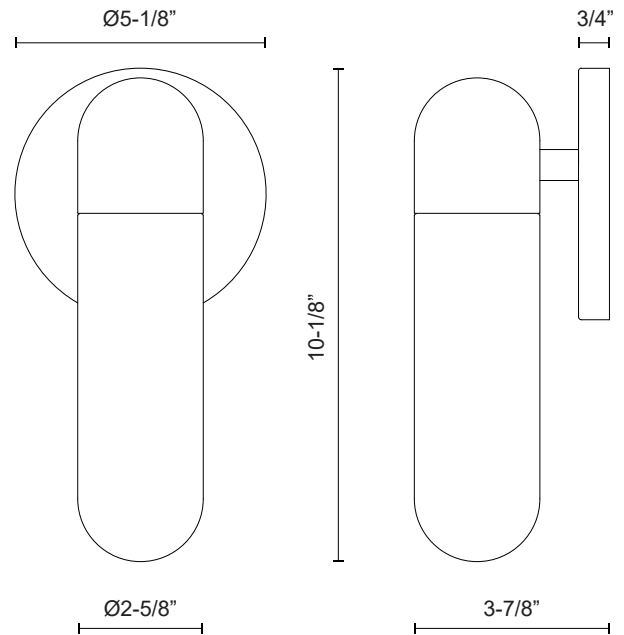

**LIMA
EW73210**

WALL

PROJECT

SPECIFICATION DETAILS

Fixture Dimensions	W2-5/8" x H10-1/8" x E3-7/8"
Height from center	7-1/2"
Lamp Type	Incandescent, T10, Medium Base
Wattage	1 x 60W
Voltage	120V
Glass Details	Clear Water Glass
ADA Compliant	Yes
Location	Wet
Bulbs Included	No
Illumination Direction	Omni-directional
Mounting Style	Wall Mount, Up or Down
Canopy Dimensions	D5-1/8" x E3/4"
Material	Aluminum + Glass
Paint Finish	BK02

* For custom options, consult factory for details.

* For warranty information, please visit www.kuzcolighting.com/warranty

DESCRIPTION

Discover modern sophistication with our simple yet striking pill-shaped Lima outdoor wall sconce. Crafted in matte black with water glass accents, this fixture seamlessly complements a contemporary exterior. Equipped with integrated LED lighting, it bathes your outdoor space in warm, inviting illumination.

- Matte Black finish
- Ample Water Glass Shade
- Requires 1 x 60W medium based bulb (recommended T10)
- Exterior rated for outdoor or indoor use
- Perfect for front doors, garage, or bathroom usage

KUZCO

CANADA: 19054 28TH AVENUE - SURREY, BC V3Z 6M3
USA: 3035 E. LONE MOUNTAIN ROAD - LAS VEGAS, NV 89081

WWW.KUZCOLIGHTING.COM

© 2024 KUZCO LIGHTING. ALL RIGHTS RESERVED.

COMMENT